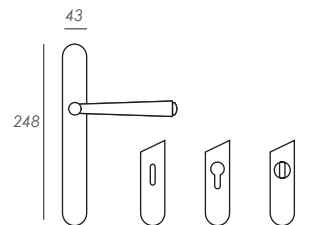

R3BB
R8BB

R3CD
R8CD

G

Oval Backplate
Placa Oval

P PBB PB PCD