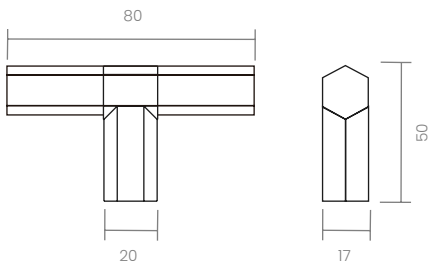

Available in 3 sizes: 20mm, 24mm, 27mm.

Vivaro

REFERENCE: 953

THE SIMPLICITY OF DETAIL

With Vivaro we were looking for the detail that a rounded edge offers to the touch

Available in 3 sizes: 20mm, 24mm, 27mm.

Available in 2 sizes: 15mm, 20mm.

Ibiza

REFERENCE: 956A

CLOSE YOUR EYES, FEEL THE TEXTURE

The Ibiza cabinet pull, with a “zingrinato” grip, is part of our Ibiza collection to harmonise your project. Immerse yourself in the versatility of design and give a bold touch to your furniture.

Espuch

REFERENCE: 916T

THE BEAUTY OF THE PURE SYMMETRY OF A HEXAGON

This T-shaped pull is part of the Espuch collection born in Alicante. The finish par excellence chosen by the designer Toni Espuch is unvarnished brass due to its nobility.

953 VIVARO
CABINET KNOB

956 IBIZA
CABINET KNOB

956A IBIZA
CABINET PULL

990T CHÉRIE
T-BAR CABINET PULL

916T ESPUCH
T-BAR CABINET PULL

956T IBIZA
T-BAR CABINET PULL