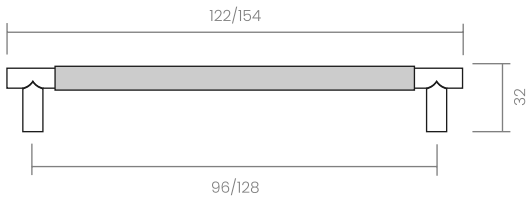

Espuch

REFERENCE: 916T

THE BEAUTY OF THE PURE SYMMETRY OF A HEXAGON

This T-shaped pull is part of the Espuch collection born in Alicante. The finish par excellence chosen by the designer Toni Espuch is unvarnished brass due to its nobility.

953 VIVARO
CABINET KNOB

956 IBIZA
CABINET KNOB

956A IBIZA
CABINET PULL

990T CHÉRIE
T-BAR CABINET PULL

916T ESPUCH
T-BAR CABINET PULL

956T IBIZA
T-BAR CABINET PULL