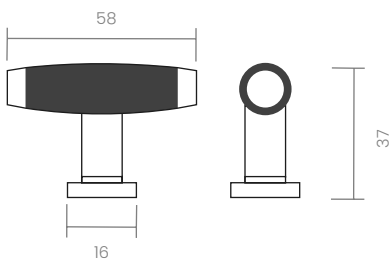

Available in 4 sizes: 20mm, 25mm, 30mm, 35mm.

Ducato

REFERENCE: 952

THE EXTRUSION OF MINIMALISM

The ducato knob is born from the extrusion of a brass cylinder, highlighting the beauty of the concentric circles.

Available in 2 sizes: 15mm, 20mm.

Ibiza

REFERENCE: 956A

CLOSE YOUR EYES, FEEL THE TEXTURE

The Ibiza cabinet pull, with a “zingrinato” grip, is part of our Ibiza collection to harmonise your project. Immerse yourself in the versatility of design and give a bold touch to your furniture.

Espuch

REFERENCE: 916T

THE BEAUTY OF THE PURE SYMMETRY OF A HEXAGON

This T-shaped pull is part of the Espuch collection born in Alicante. The finish par excellence chosen by the designer Toni Espuch is unvarnished brass due to its nobility.

953 VIVARO
CABINET KNOB

956 IBIZA
CABINET KNOB

956A IBIZA
CABINET PULL

990T CHÉRIE
T-BAR CABINET PULL

916T ESPUCH
T-BAR CABINET PULL

956T IBIZA
T-BAR CABINET PULL