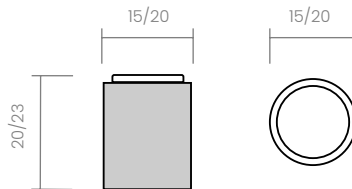

Espuch

REFERENCE: 916T

THE BEAUTY OF THE PURE SYMMETRY OF A HEXAGON

This T-shaped pull is part of the Espuch collection born in Alicante. The finish par excellence chosen by the designer Toni Espuch is unvarnished brass due to its nobility.

Ibiza

REFERENCE: 956T

CLOSE YOUR EYES, FEEL THE TEXTURE

The Ibiza T-bar, with its "zingrinato" grip, brings originality and modernity with its contrasting textures.

TECHNICAL INFO

920 LISA
CABINET KNOB

952 DUCATO
CABINET KNOB

953 VIVARO
CABINET KNOB

956 IBIZA
CABINET KNOB

956A IBIZA
CABINET PULL

990T CHÉRIE
T-BAR CABINET PULL

916T ESPUCH
T-BAR CABINET PULL

956T IBIZA
T-BAR CABINET PULL