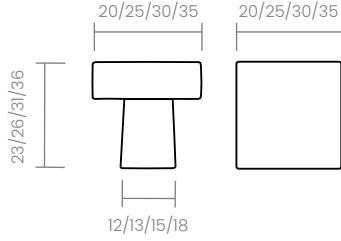

Available in 4 sizes: 20mm, 25mm, 30mm, 35mm.

Ducato

REFERENCE: 952

THE EXTRUSION OF MINIMALISM

The ducato knob is born from the extrusion of a brass cylinder, highlighting the beauty of the concentric circles.

Available in 3 sizes: 20mm, 24mm, 27mm.

Vivaro

REFERENCE: 953

THE SIMPLICITY OF DETAIL

With Vivaro we were looking for the detail that a rounded edge offers to the touch

Available in 3 sizes: 20mm, 24mm, 27mm.

Espuch

REFERENCE: 916T

THE BEAUTY OF THE PURE SYMMETRY OF A HEXAGON

This T-shaped pull is part of the Espuch collection born in Alicante. The finish par excellence chosen by the designer Toni Espuch is unvarnished brass due to its nobility.

Ibiza

REFERENCE: 956T

CLOSE YOUR EYES, FEEL THE TEXTURE

The Ibiza T-bar, with its "zingrinato" grip, brings originality and modernity with its contrasting textures.

TECHNICAL INFO

920 LISA
CABINET KNOB

952 DUCATO
CABINET KNOB