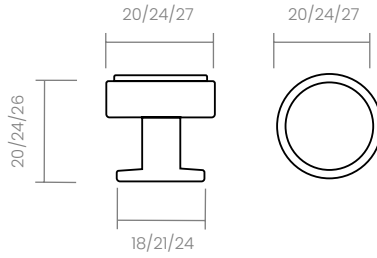

Available in 4 sizes: 20mm, 25mm, 30mm, 35mm.

Ducato

REFERENCE: 952

THE EXTRUSION OF MINIMALISM

The ducato knob is born from the extrusion of a brass cylinder, highlighting the beauty of the concentric circles.

Available in 2 sizes: 15mm, 20mm.

Ibiza

REFERENCE: 956A

CLOSE YOUR EYES, FEEL THE TEXTURE

The Ibiza cabinet pull, with a “zingrinato” grip, is part of our Ibiza collection to harmonise your project. Immerse yourself in the versatility of design and give a bold touch to your furniture.

Espuch

REFERENCE: 916T

THE BEAUTY OF THE PURE SYMMETRY OF A HEXAGON

This T-shaped pull is part of the Espuch collection born in Alicante. The finish par excellence chosen by the designer Toni Espuch is unvarnished brass due to its nobility.

953 VIVARO
CABINET KNOB

956 IBIZA
CABINET KNOB

956A IBIZA
CABINET PULL

990T CHÉRIE
T-BAR CABINET PULL

916T ESPUCH
T-BAR CABINET PULL

956T IBIZA
T-BAR CABINET PULL