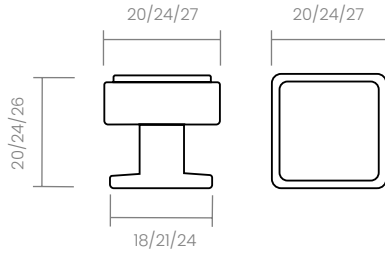

Available in 2 sizes: 15mm, 20mm.

Ibiza

REFERENCE: 956A

CLOSE YOUR EYES, FEEL THE TEXTURE

The Ibiza cabinet pull, with a “zingrinato” grip, is part of our Ibiza collection to harmonise your project. Immerse yourself in the versatility of design and give a bold touch to your furniture.

Espuch

REFERENCE: 916T

THE BEAUTY OF THE PURE SYMMETRY OF A HEXAGON

This T-shaped pull is part of the Espuch collection born in Alicante. The finish par excellence chosen by the designer Toni Espuch is unvarnished brass due to its nobility.

Ibiza

REFERENCE: 956T

CLOSE YOUR EYES, FEEL THE TEXTURE

The Ibiza T-bar, with its "zingrinato" grip, brings originality and modernity with its contrasting textures.

TECHNICAL INFO

920 LISA
CABINET KNOB

952 DUCATO
CABINET KNOB

953 VIVARO
CABINET KNOB

956 IBIZA
CABINET KNOB

956A IBIZA
CABINET PULL

990T CHÉRIE
T-BAR CABINET PULL

916T ESPUCH
T-BAR CABINET PULL

956T IBIZA
T-BAR CABINET PULL