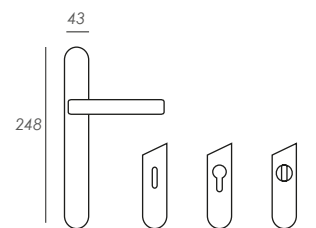

Rose
Roseta

R8

Narrow Rose
Roseta Estrecha

RE

Escutcheon
Bocallave

R8BB R8B

WC Set
Condena

R8CD

Window Handle
Grisán

G

Oval Backplate
Placa Oval