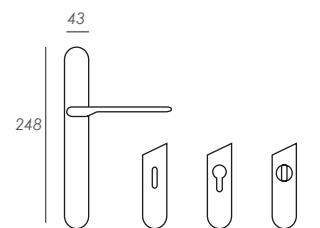

Rose
Roseta

R8

Narrow Rose
Roseta Estrecha

RE

Escutcheon
Bocallave

R8BB R8B

WC Set
Condena

R8CD

Window Handle
Grisán

G

Oval Backplate
Placa Oval