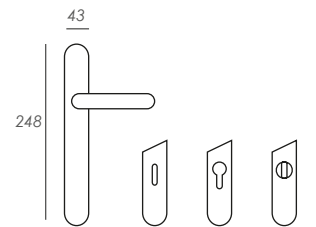

RE

Escutcheon
Bocallave

R8BB R8B

WC Set
Condena

R8CD

Window Handle
Grisán

G

Oval Backplate
Placa Oval