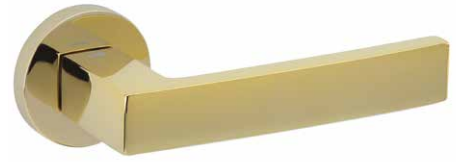

ÁNGOLO 817

*R 119

PWLP

PWLS

CR

CS

PWIX

PWGT

BK

WT

Rose
Roseta

R8

Narrow Rose
Roseta Estrecha

RE

Escutcheon
Bocallave

R8BB R8B

WC Set
Condena

R8CD

Window Handle
Grisán

G

Oval Backplate
Placa Oval

P PBB PB PCD