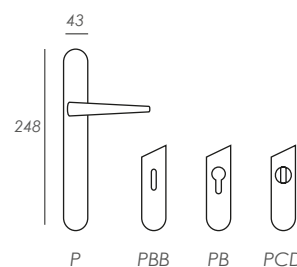

PBB

PB

PCD

Oval Backplate
Placa Oval

R8

RE

R8BB

R8B

R8CD

G

P