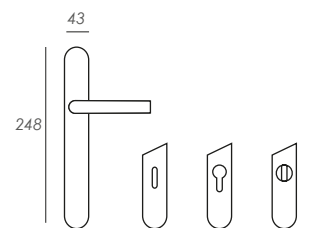

RE

Escutcheon
Bocallave

R8BB R8B

WC Set
Condena

R8CD

Window Handle
Grisán

G

Oval Backplate
Placa Oval