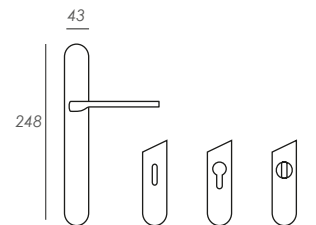

Oval Backplate
Placa Oval

P PBB PB PCD