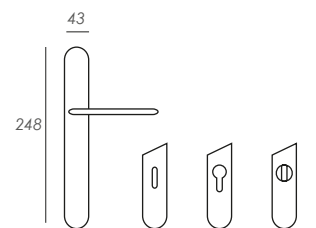

Escutcheon
Bocallave

R8BB R8B

WC Set
Condena

R8CD

Window Handle
Grisán

G

Oval Backplate
Placa Oval

P PBB PB PCD