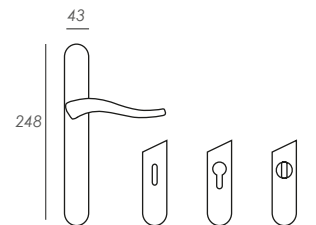

Rose
Roseta

R8

Narrow Rose
Roseta Estrecha

RE

Escutcheon
Bocallave

R8BB

R8B

WC Set
Condena

R8CD

Window Handle
Grisán

G

Oval Backplate
Placa Oval