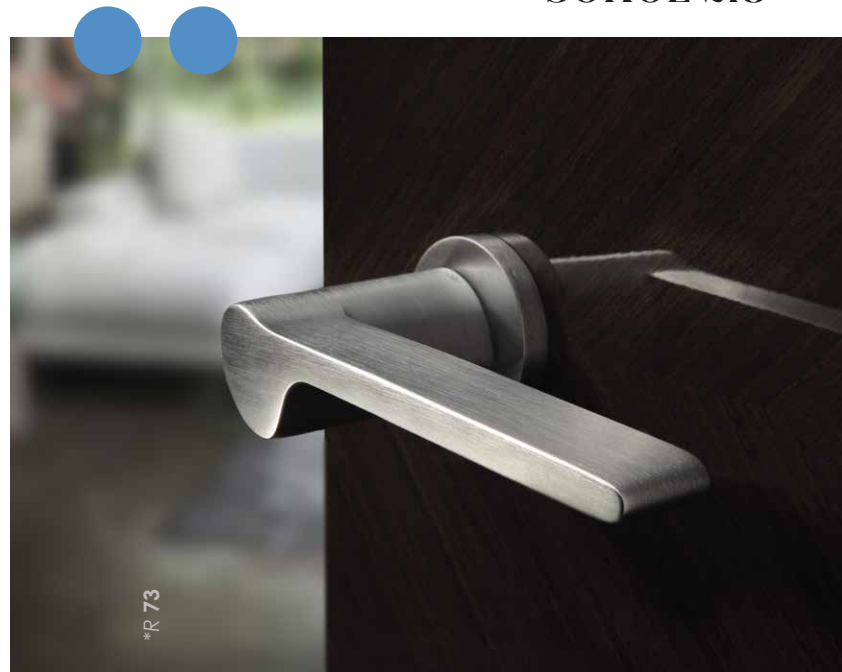

SOKOL 218

R8

RE

R8BB

R8B

R8CD

G

P

PBB

PB

PCD