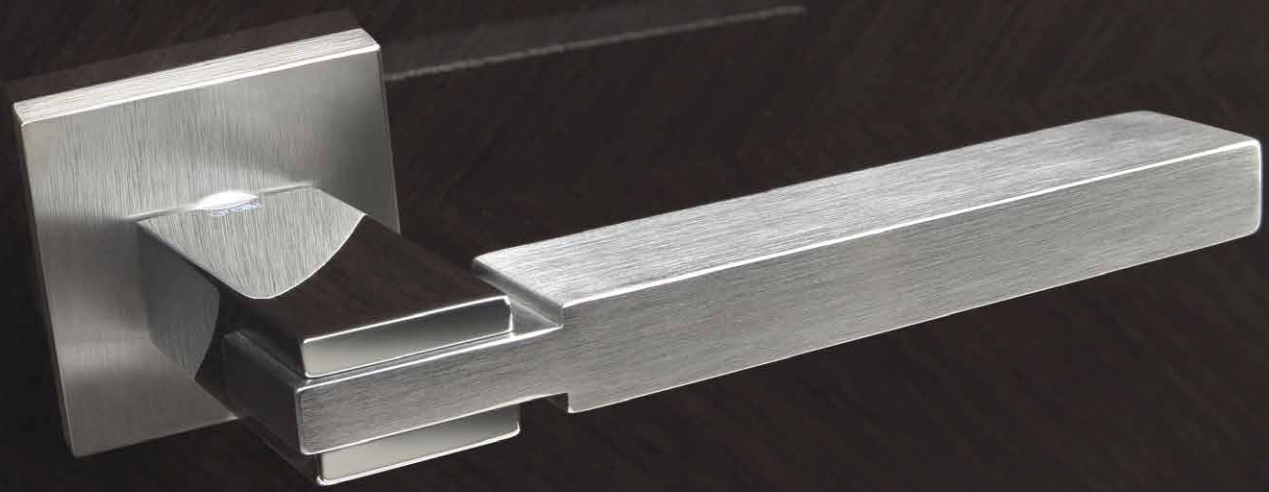

● ● QUADRA 227