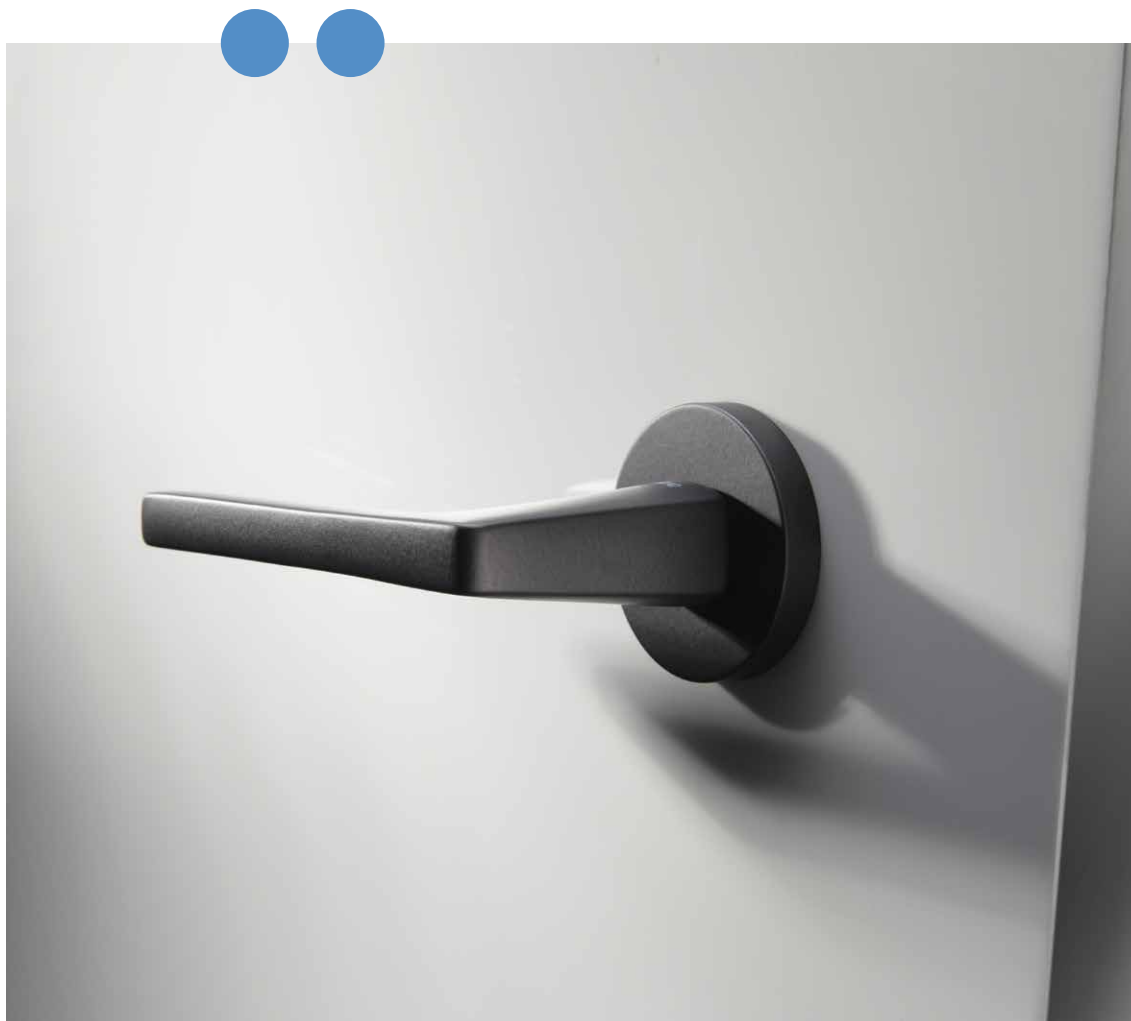

LOG.GIC 117

Simply
elegant.

*Simplemente
elegante.*