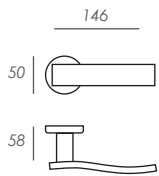

SWIM 157

CR

CS

PWIX

Rose
Roseta

R8

Narrow Rose
Roseta Estrecha

RE