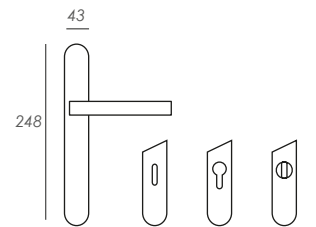

Rose
Roseta

R8

Narrow Rose
Roseta Estrecha

RE

Escutcheon
Bocallave

R8BB R8B

WC Set
Condena

R8CD

Window Handle
Grisán

G

Oval Backplate
Placa Oval