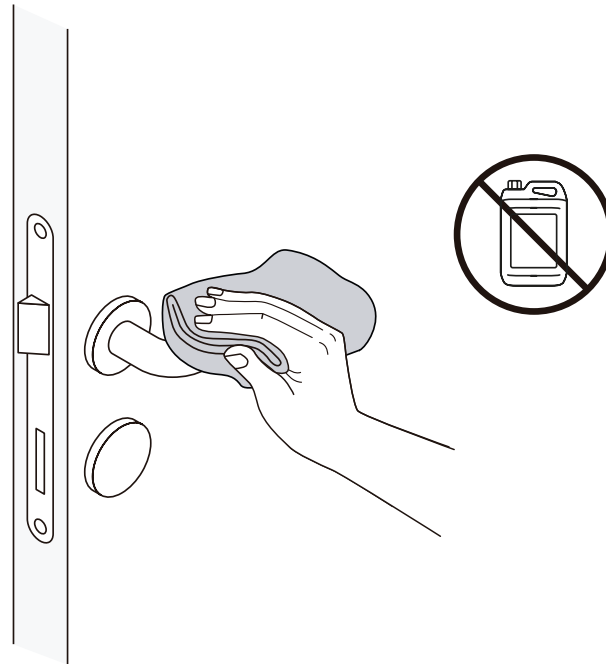

MAINTENANCE MANTENIMIENTO

Clean with a dry cloth.
Do not use brass cleaner
as it might affect the protective coating.

Note: Handles vary by style
but maintenance is the same for all of them.

*Limpiar con un paño seco.
No usar productos químicos o abrasivos,
pueden dañar la capa protectora.*

*Nota: Los modelos pueden variar
pero no así el mantenimiento.*