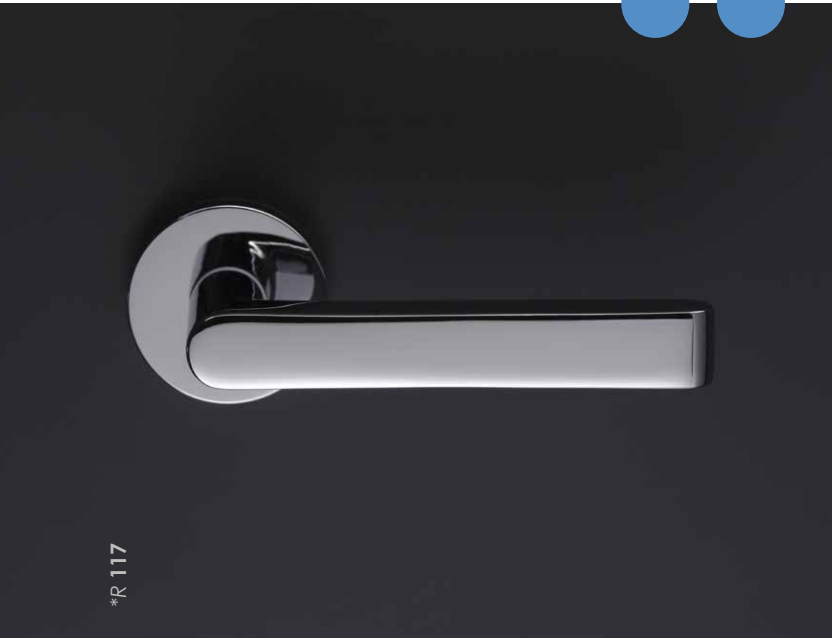

IPNOS 816

PWLP

PWLS

CR

CS

PWIX

PWGT

BK

WTM

Rose
Roseta

R8

Narrow Rose
Roseta Estrecha

RE

Escutcheon
Bocallave

R8BB R8B

WC Set
Condena

R8CD

Window Handle
Grisán

G

Oval Backplate
Placa Oval

P PBB PB PCD