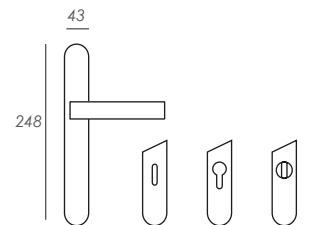

RE

R8BB

R8B

R8CD

G

Oval Backplate
Placa Oval