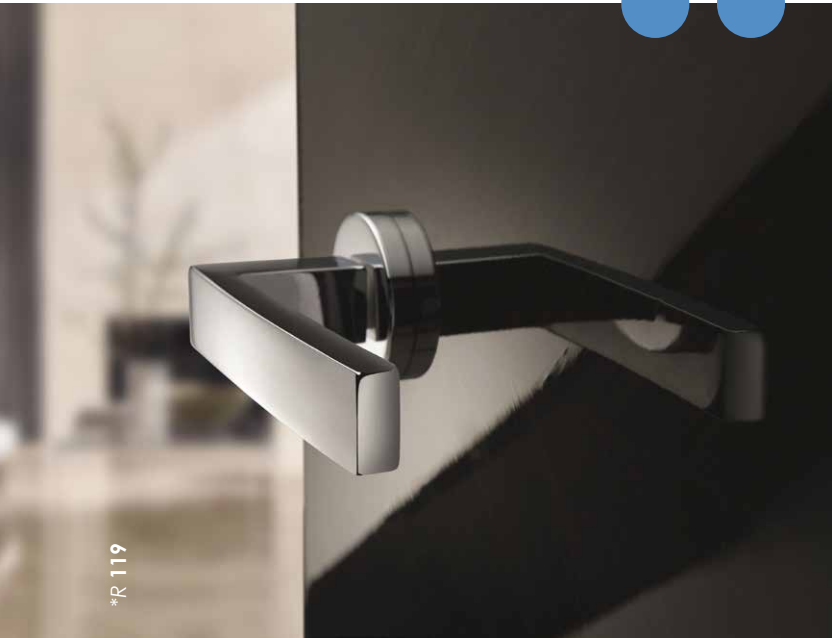

ÁNGOLO 817

*R 119

PWLP