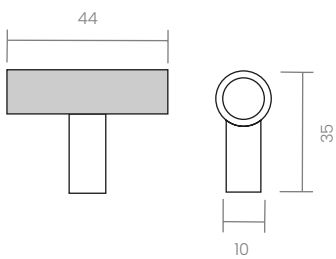

*Available in 2 sizes: 96mm, 128mm.*

# Espuch

REFERENCE: 916T

THE BEAUTY OF THE PURE SYMMETRY OF A HEXAGON

This T-shaped pull is part of the Espuch collection born in Alicante. The finish par excellence chosen by the designer Toni Espuch is unvarnished brass due to its nobility.

**952 DUCATO**  
CABINET KNOB

**953 VIVARO**  
CABINET KNOB

**956 IBIZA**  
CABINET KNOB

**956A IBIZA**  
CABINET PULL

**990T CHÉRIE**  
T-BAR CABINET PULL

**916T ESPUCH**  
T-BAR CABINET PULL

**956T IBIZA**  
T-BAR CABINET PULL