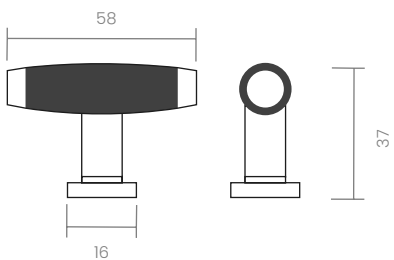

*Available in 2 sizes: 96mm, 128mm.*

**952 DUCATO**  
CABINET KNOB

**953 VIVARO**  
CABINET KNOB

**956 IBIZA**  
CABINET KNOB

**956A IBIZA**  
CABINET PULL

**990T CHÉRIE**  
T-BAR CABINET PULL

**916T ESPUCH**  
T-BAR CABINET PULL

**956T IBIZA**  
T-BAR CABINET PULL