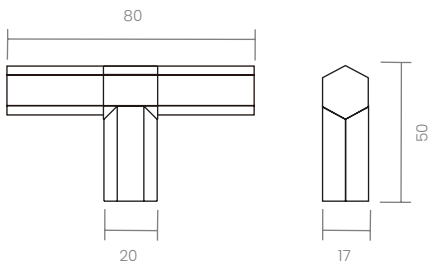

*Available in 2 sizes: 96mm, 128mm.*

**952 DUCATO**  
CABINET KNOB

**953 VIVARO**  
CABINET KNOB

**956 IBIZA**  
CABINET KNOB

**956A IBIZA**  
CABINET PULL

**990T CHÉRIE**  
T-BAR CABINET PULL

**916T ESPUCH**  
T-BAR CABINET PULL

**956T IBIZA**  
T-BAR CABINET PULL