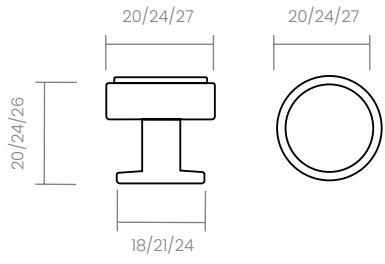

952 DUCATO
CABINET KNOB