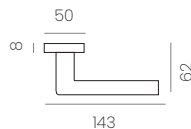

FILA

REF: 147R8CBK