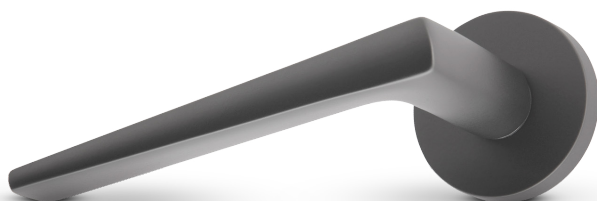

REF: 814R8CBK

JET

REF: 813R8BK

AVAILABLE FORMATS: rose, backplate, window mechanism and narrow rose.

VASILISA

REF: 540R8BK

AVAILABLE FORMATS: rose, backplate, window mechanism and narrow rose.

VASILISA

PULL HANDLE

REF: 540MBK

ÁNGOLO

REF: 817R8BK

AVAILABLE FORMATS: rose, backplate, window mechanism and narrow rose.

ÁNGOLO

PULL HANDLE

REF: 817MBK

DADÁ

REF: 815R8CBK

AVAILABLE FORMATS: rose, backplate, window mechanism and narrow rose.

SKETCH

PULL HANDLE

REF: 217MBK

H: 330 / 430 / 530

D: 300 / 400 / 500