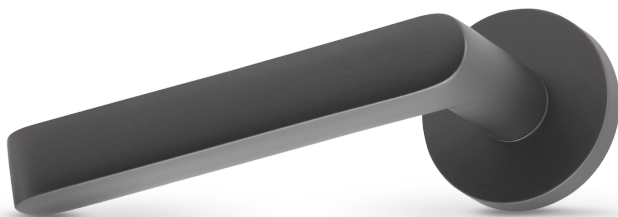

IPNOS

REF: 816R8BK