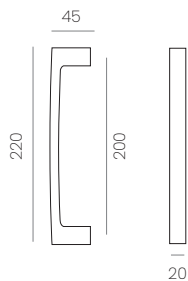

PULL HANDLE

REF: 540MBK

ÁNGOLO

REF: 817R8BK

AVAILABLE FORMATS: rose, backplate, window mechanism and narrow rose.

ÁNGOLO

PULL HANDLE

REF: 817MBK

DADÁ

REF: 815R8CBK

AVAILABLE FORMATS: rose, backplate, window mechanism and narrow rose.

SKETCH

PULL HANDLE

REF: 217MBK

H: 330 / 430 / 530

D: 300 / 400 / 500