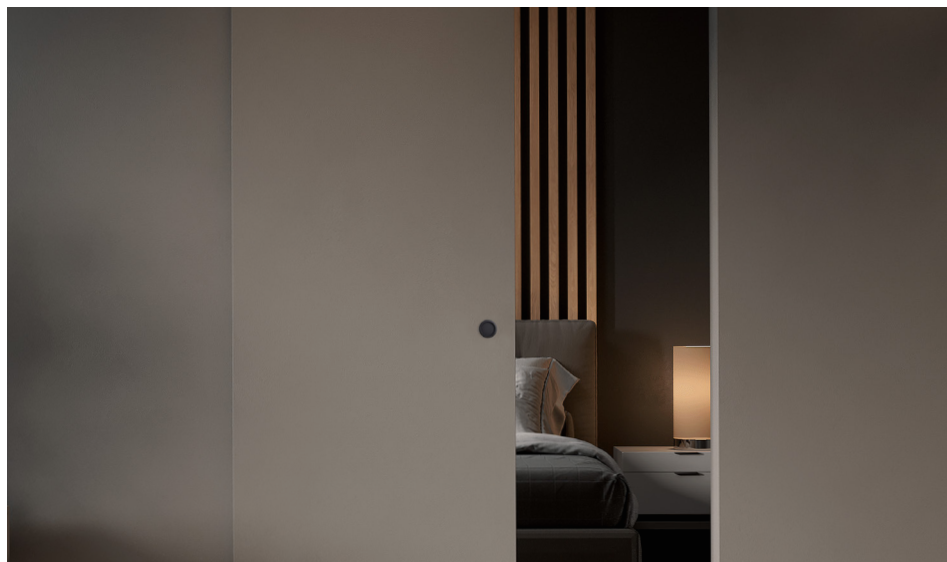

REF: 1200KITBK

AVAILABLE FORMATS: Square with/without lock