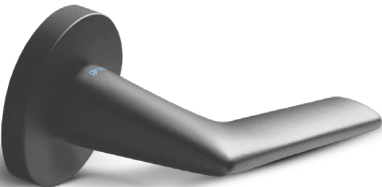

BACI

REF: 814R8BK