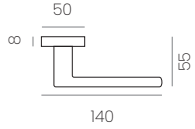

DADÁ

REF: 815R8CBK

AVAILABLE FORMATS: rose, backplate, window mechanism and narrow rose.

SKETCH

PULL HANDLE

REF: 217MBK

H: 330 / 430 / 530

D: 300 / 400 / 500