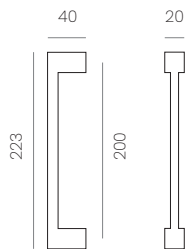

LOG.GIC

PULL HANDLE

REF: 827MBK