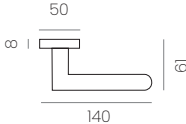

AVAILABLE FORMATS: rose, backplate, window mechanism and narrow rose.

LOG.GIC

PULL HANDLE

REF: 827MBK

ROBY

REF: 812R8BK

AVAILABLE FORMATS: rose, backplate, window mechanism and narrow rose.

SENS.SO