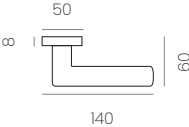

LOG.GIC

REF: 117R8BK