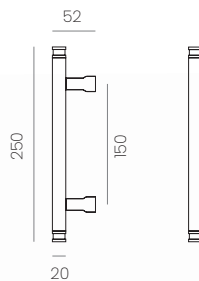

REF: 814R8CBK

JET

REF: 813R8BK

AVAILABLE FORMATS: rose, backplate, window mechanism and narrow rose.

VASILISA

REF: 540R8BK

AVAILABLE FORMATS: rose, backplate, window mechanism and narrow rose.

VASILISA

PULL HANDLE

REF: 540MBK

ÁNGOLO

REF: 817R8BK

AVAILABLE FORMATS: rose, backplate, window mechanism and narrow rose.

ÁNGOLO

PULL HANDLE

REF: 817MBK

DADÁ

REF: 815R8CBK

AVAILABLE FORMATS: rose, backplate, window mechanism and narrow rose.

SKETCH

PULL HANDLE

REF: 217MBK

H: 330 / 430 / 530

D: 300 / 400 / 500

AVAILABLE FORMATS: rose, backplate, window mechanism and narrow rose.

CABINET KNOBS

LISA

REF: 920BK

W: 20 / 25 / 30 / 35

H: 20 / 25 / 30 / 35

DUCATO

REF: 952BK