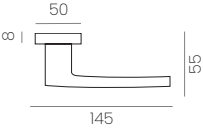

ÁNGOLO

REF: 817R8BK