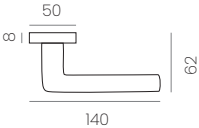

BACI

REF: 814R8BK