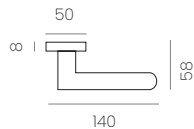

IPNOS

REF: 816R8BK