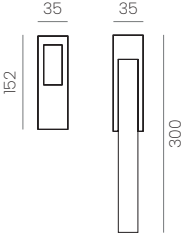

SLIDING PATIO DOOR HANDLE

REF: 400CBK