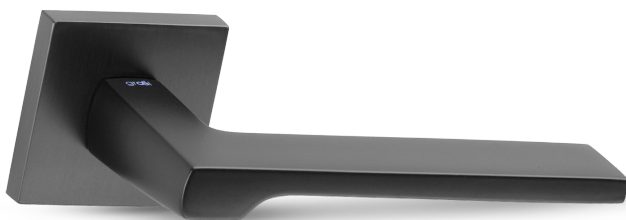

FILA

REF: 147R8CBK