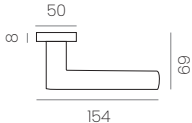

REF: 135R8CBK

AVAILABLE FORMATS: rose, backplate, window mechanism and narrow rose.

SPECIAL

REF: 247R4CBK

AVAILABLE FORMATS: rose, backplate, window mechanism and narrow rose.

REF: 247R8BK

TENDENZA

REF: 214R8BK

AVAILABLE FORMATS: rose, backplate, window mechanism and narrow rose.

CABINET KNOBS

LISA

REF: 920BK

W: 20 / 25 / 30 / 35

H: 20 / 25 / 30 / 35

DUCATO

REF: 952BK