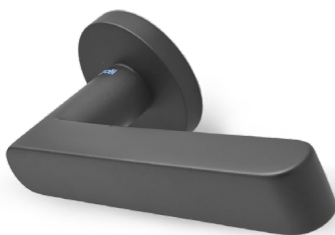

PULL HANDLE

REF: 540MBK

ÁNGOLO

REF: 817R8BK

AVAILABLE FORMATS: rose, backplate, window mechanism and narrow rose.

ÁNGOLO

PULL HANDLE

REF: 817MBK

DADÁ

REF: 815R8CBK

AVAILABLE FORMATS: rose, backplate, window mechanism and narrow rose.

SKETCH

PULL HANDLE

REF: 217MBK

H: 330 / 430 / 530

D: 300 / 400 / 500

FILA

REF: 147R8CBK

AVAILABLE FORMATS: rose, backplate, window mechanism and narrow rose.

IPNOS

REF: 816R8BK

AVAILABLE FORMATS: rose, backplate, window mechanism and narrow rose.

LOG.GIC

REF: 117R8BK

AVAILABLE FORMATS: rose, backplate, window mechanism and narrow rose.

LOG.GIC

PULL HANDLE

REF: 827MBK

ROBY

REF: 812R8BK

AVAILABLE FORMATS: rose, backplate, window mechanism and narrow rose.

SENS.SO