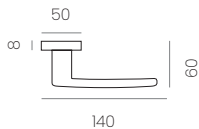

REF: 135R8CBK

AVAILABLE FORMATS: rose, backplate, window mechanism and narrow rose.

SPECIAL

REF: 247R4CBK

AVAILABLE FORMATS: rose, backplate, window mechanism and narrow rose.

REF: 247R8BK

TENDENZA

REF: 214R8BK