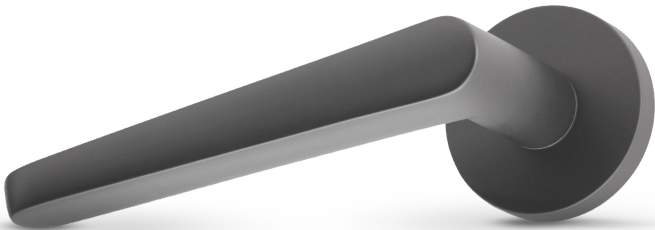

REF: 814R8CBK

JET

REF: 813R8BK

AVAILABLE FORMATS: rose, backplate, window mechanism and narrow rose.

VASILISA

REF: 540R8BK

AVAILABLE FORMATS: rose, backplate, window mechanism and narrow rose.

VASILISA

PULL HANDLE

REF: 540MBK

ÁNGOLO

REF: 817R8BK

AVAILABLE FORMATS: rose, backplate, window mechanism and narrow rose.

ÁNGOLO

PULL HANDLE

REF: 817MBK

AVAILABLE FORMATS: rose, backplate, window mechanism and narrow rose.

LOG.GIC

PULL HANDLE

REF: 827MBK

ROBY

REF: 812R8BK

AVAILABLE FORMATS: rose, backplate, window mechanism and narrow rose.

SENS.SO