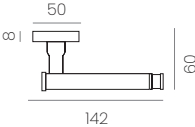

VASILISA

REF: 540R8BK