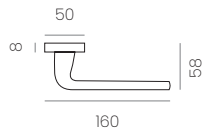

SENS.SO

REF: 135R8CBK