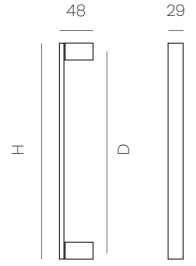

PULL HANDLE

REF: 540MBK

ÁNGOLO

REF: 817R8BK

AVAILABLE FORMATS: rose, backplate, window mechanism and narrow rose.

ÁNGOLO

PULL HANDLE

REF: 817MBK

DADÁ

REF: 815R8CBK

AVAILABLE FORMATS: rose, backplate, window mechanism and narrow rose.

SKETCH

PULL HANDLE

REF: 217MBK

H: 330 / 430 / 530

D: 300 / 400 / 500

AVAILABLE FORMATS: rose, backplate, window mechanism and narrow rose.

CABINET KNOBS

LISA

REF: 920BK

W: 20 / 25 / 30 / 35

H: 20 / 25 / 30 / 35

DUCATO

REF: 952BK