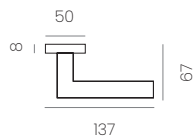

JET

REF: 813R8BK