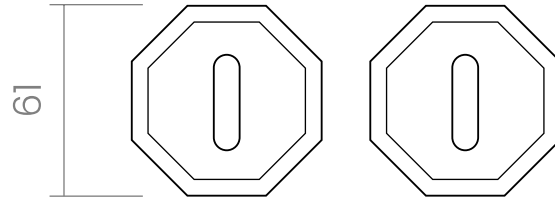

MATT BRONZE

INFO. SPECIFICATIONS

A forged brass patent escutcheon with a 61mm special rose.

INFO. FINISHES & SKU

BO	<i>Matt bronze</i>	<i>100-R18-BBSET-BO</i>
CR	<i>Polished chrome</i>	<i>100-R18-BBSET-CR</i>
LP	<i>Polished brass</i>	<i>100-R18-BBSET-LP</i>

INFO. INCLUDED

- **1x** patent escutcheon
- **1x** bag of screws

INFO. CARE INSTRUCTIONS

Clean with a dry cloth. Do not use brass cleaner as it might affect the protective coating.

INFO. DISCLAIMER

Always seek the advice of professionals when installing these handles. Groël is not responsible for any inadequate installation that may damage the integrity of the product. Finishes other than Groël's Powercoat are not recommended for wet or humid environments.

Made of solid brass

Chrome III 15 YEARS GUARANTEE

Varnish