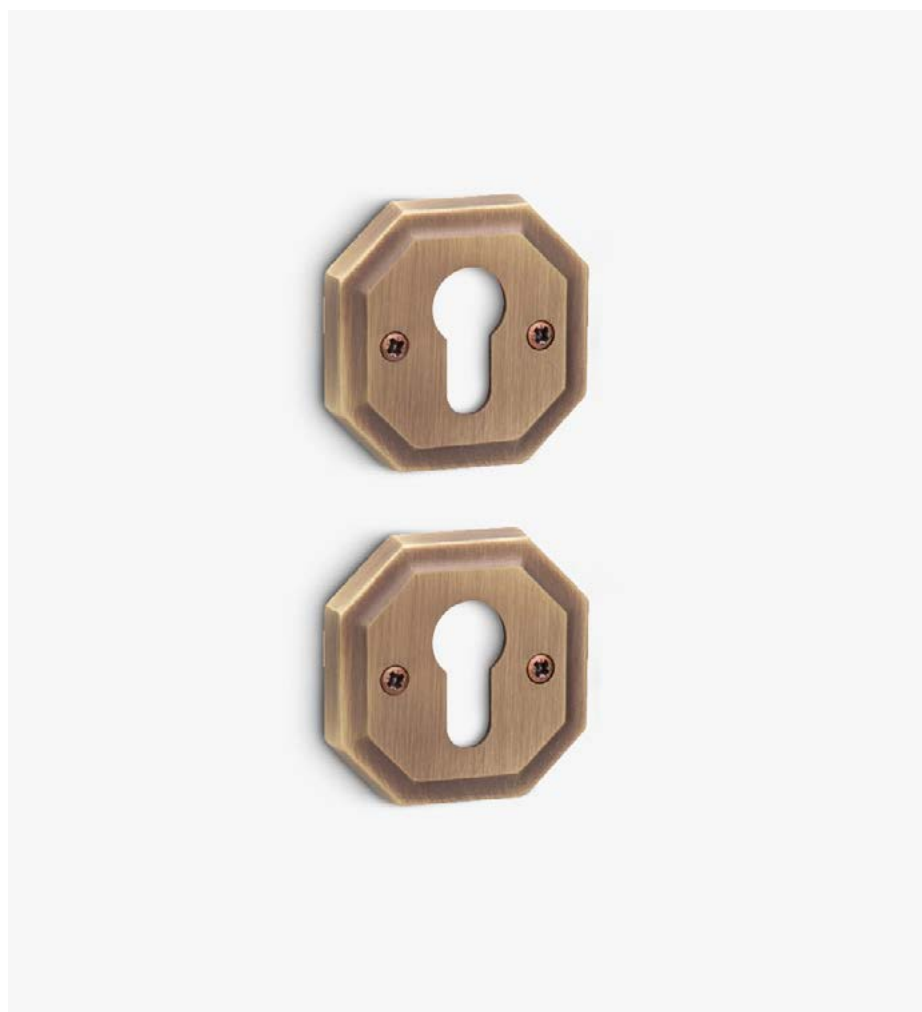

# Otto

Otto yale escutcheon set, designed as an embellishment for the keyhole and with the function of protecting the door from being damaged by keys. It can be applied on interior and exterior doors, matching with the rest of Otto items.

*Available in 3 finishes.*

**POLISHED CHROME**

**POLISHED BRASS**

**MATT BRONZE**

**INFO. SPECIFICATIONS**

A forged brass yale escutcheon with a 61mm special rose.

**INFO. FINISHES & SKU**

 <b>BO</b>	<i>Matt bronze</i>	<i>100-R18-BSET-BO</i>
 <b>CR</b>	<i>Polished chrome</i>	<i>100-R18-BSET-CR</i> 
 <b>LP</b>	<i>Polished brass</i>	<i>100-R18-BSET-LP</i>