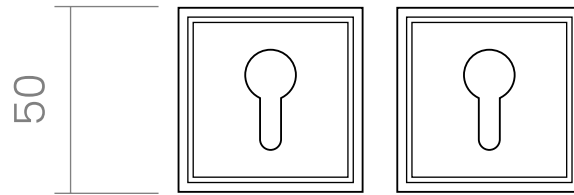

POWERCOAT POLISHED NICKEL

INFO. SPECIFICATIONS

A forged brass yale escutcheon with a 50mm square rose.

INFO. FINISHES & SKU

	PWLP | <i>Powercoat polished brass</i>	100-R2C-BSET-PWLP	
	PWLS | <i>Powercoat satin brass</i>	100-R2C-BSET-PWLP	
	PWNB | <i>Powercoat polished nickel</i>	100-R2C-BSET-PWNB	

INFO. INCLUDED

- **1x** yale escutcheon
- **1x** bag of screws

INFO. CARE INSTRUCTIONS

Clean with a dry cloth. Do not use brass cleaner as it might affect the protective coating.

INFO. DISCLAIMER

Always seek the advice of professionals when installing these handles. Groël is not responsible for any inadequate installation that may damage the integrity of the product. Finishes other than Groël's Powercoat are not recommended for wet or humid environments.

Production processes follow ecological norms.

Made of solid brass

Powercoat LIFELONG GUARANTEE