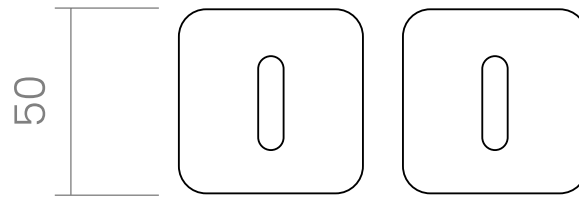

SATIN CHROME

INFO. SPECIFICATIONS

A forged brass patent escutcheon with a 50mm special rose.

INFO. FINISHES & SKU

	PWLS | <i>Powercoat satin brass</i>	100-R4C-BBSET-PWLS	
	PWGT | <i>Powercoat graphite</i>	100-R4C-BBSET-PWGT	
	PWIX | <i>Powercoat inox</i>	100-R4C-BBSET-PWIX	
	CR | <i>Polished chrome</i>	100-R4C-BBSET-CR	
	CS | <i>Satin chrome</i>	100-R4C-BBSET-CS	
	BK | <i>Matt black</i>	100-R4C-BBSET-BK	

INFO. INCLUDED

- 1x patent escutcheon
- 1x bag of screws

INFO. CARE INSTRUCTIONS

Clean with a dry cloth. Do not use brass cleaner as it might affect the protective coating.

INFO. DISCLAIMER

Always seek the advice of professionals when installing these handles. Groël is not responsible for any inadequate installation that may damage the integrity of the product. Finishes other than Groël's Powercoat are not recommended for wet or humid environments.

Production processes follow ecological norms.

Made of solid brass

Powercoat LIFELONG GUARANTEE

Chrome III 15 YEARS GUARANTEE

Paint 15 YEARS GUARANTEE