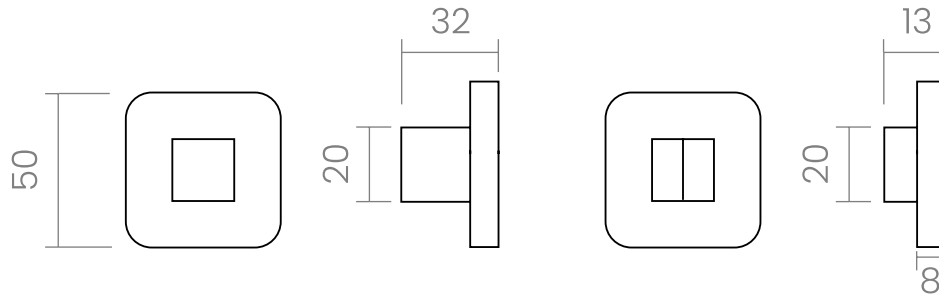

MATT BLACK

INFO. SPECIFICATIONS

A forged brass turn & release with a 50mm special rose.

INFO. FINISHES & SKU

	PWLS	Powercoat satin brass	100-R4C-CD-PWLS	
	PWGT	Powercoat graphite	100-R4C-CD-PWGT	
	PWIX	Powercoat inox	100-R4C-CD-PWIX	
	CR	Polished chrome	100-R4C-CD-CR	
	CS	Satin chrome	100-R4C-CD-CS	
	BK	Matt black	100-R4C-CD-BK	

INFO. INCLUDED

- 1x privacy turn & release
- 1x bag of screws

INFO. CARE INSTRUCTIONS

Clean with a dry cloth. Do not use brass cleaner as it might affect the protective coating.

INFO. DISCLAIMER

Always seek the advice of professionals when installing these handles. Groël is not responsible for any inadequate installation that may damage the integrity of the product. Finishes other than Groël's Powercoat are not recommended for wet or humid environments.

Production processes follow ecological norms.

Made of solid brass

Powercoat LIFELONG GUARANTEE

Chrome III 15 YEARS GUARANTEE

Painted 15 YEARS GUARANTEE