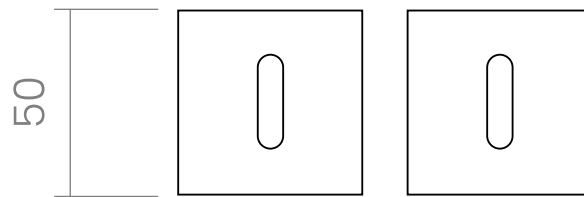

POWERCOAT POLISHED NICKEL

POWERCOAT SATIN BRASS

INFO. SPECIFICATIONS

A forged brass patent escutcheon with a 50mm square rose.

INFO. FINISHES & SKU

	PWLP	Powercoat polished brass	100-R8C-BBSET-PWLP	
	PWLS	Powercoat satin brass	100-R8C-BBSET-PWLS	
	PWGT	Powercoat graphite	100-R8C-BBSET-PWGT	
	PWIX	Powercoat inox	100-R8C-BBSET-PWIX	
	PWNB	Powercoat polished nickel	100-R8C-BBSET-PWNB	
	CR	Polished chrome	100-R8C-BBSET-CR	
	CS	Satin chrome	100-R8C-BBSET-CS	
	BK	Matt black	100-R8C-BBSET-BK	
	WTM	Matt white	100-R8C-BBSET-WTM	
	MR	Brown	100-R8C-BBSET-MR	

INFO. INCLUDED

- 1x patent escutcheon
- 1x bag of screws

INFO. CARE INSTRUCTIONS

Clean with a dry cloth. Do not use brass cleaner as it might affect the protective coating.

INFO. DISCLAIMER

Always seek the advice of professionals when installing these handles. Groël is not responsible for any inadequate installation that may damage the integrity of the product. Finishes other than Groël's Powercoat are not recommended for wet or humid environments.

Made of solid brass

Powercoat LIFELONG GUARANTEE

Chrome III 15 YEARS GUARANTEE

Paint 15 YEARS GUARANTEE

Varnish