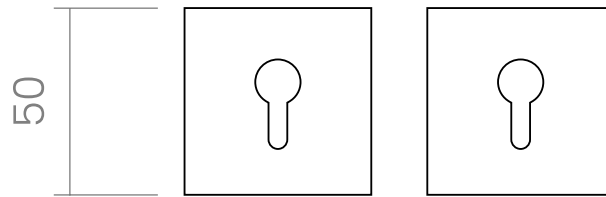

POWERCOAT POLISHED NICKEL

POWERCOAT SATIN BRASS

INFO. SPECIFICATIONS

A forged brass yale escutcheon with a 50mm square rose.

INFO. FINISHES & SKU

	PWLP Powercoat polished brass	100-R8C-BSET-PWLP	
	PWLS Powercoat satin brass	100-R8C-BSET-PWLS	
	PWGT Powercoat graphite	100-R8C-BSET-PWGT	
	PWIX Powercoat inox	100-R8C-BSET-PWIX	
	PWNB Powercoat polished nickel	100-R8C-BSET-PWNB	
	CR Polished chrome	100-R8C-BSET-CR	
	CS Satin chrome	100-R8C-BSET-CS	
	BK Matt black	100-R8C-BSET-BK	
	WTM Matt white	100-R8C-BSET-WTM	
	MR Brown	100-R8C-BSET-MR	

INFO. INCLUDED

- 1x yale escutcheon
- 1x bag of screws

INFO. CARE INSTRUCTIONS

Clean with a dry cloth. Do not use brass cleaner as it might affect the protective coating.

INFO. DISCLAIMER

Always seek the advice of professionals when installing these handles. Groël is not responsible for any inadequate installation that may damage the integrity of the product. Finishes other than Groël's Powercoat are not recommended for wet or humid environments.

Made of solid brass

Powercoat LIFELONG GUARANTEE

Chrome III 15 YEARS GUARANTEE

Paint 15 YEARS GUARANTEE

Varnish