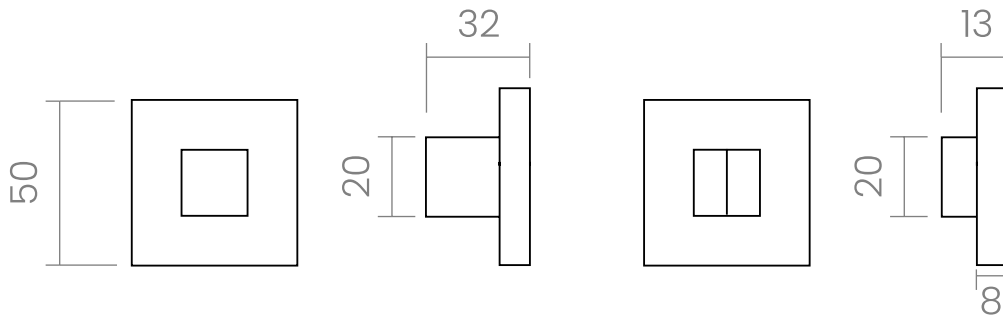

POWERCOAT POLISHED NICKEL

POWERCOAT SATIN BRASS

INFO. SPECIFICATIONS

A forged brass turn & release with a 50mm square rose.

INFO. FINISHES & SKU

	PWLP Powercoat polished brass	100-R8C-CD-PWLP	
	PWLS Powercoat satin brass	100-R8C-CD-PWLS	
	PWGT Powercoat graphite	100-R8C-CD-PWGT	
	PWIX Powercoat inox	100-R8C-CD-PWIX	
	PWNB Powercoat polished nickel	100-R8C-CD-PWNB	
	CR Polished chrome	100-R8C-CD-CR	
	CS Satin chrome	100-R8C-CD-CS	
	BK Matt black	100-R8C-CD-BK	
	WTM Matt white	100-R8C-CD-WTM	
	MR Brown	100-R8C-CD-MR	

INFO. INCLUDED

- 1x privacy turn & release
- 1x bag of screws

INFO. CARE INSTRUCTIONS

Clean with a dry cloth. Do not use brass cleaner as it might affect the protective coating.

INFO. DISCLAIMER

Always seek the advice of professionals when installing these handles. Groël is not responsible for any inadequate installation that may damage the integrity of the product. Finishes other than Groël's Powercoat are not recommended for wet or humid environments.

Made of solid brass

Powercoat LIFELONG GUARANTEE

Chrome III 15 YEARS GUARANTEE

Painted 15 YEARS GUARANTEE

Varnish