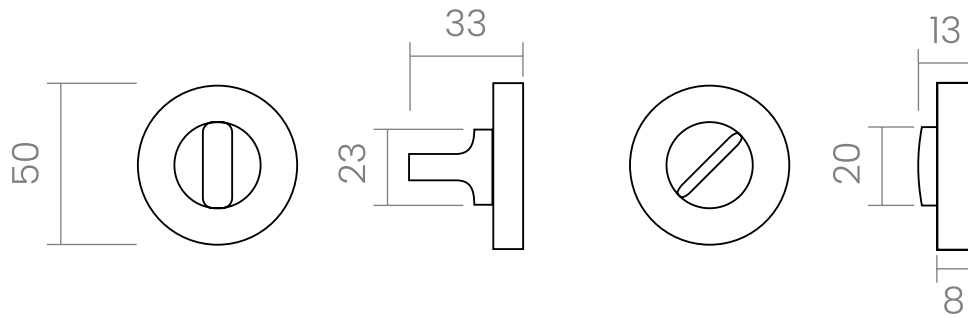

SATIN BRASS

INFO. SPECIFICATIONS

A forged brass turn & release with a 50mm round rose.

INFO. FINISHES & SKU

	PWLP	Powercoat polished brass	100-R8-CD-PWLP	
	PWLS	Powercoat satin brass	100-R8-CD-PWLS	
	PWGT	Powercoat graphite	100-R8-CD-PWGT	
	PWIX	Powercoat inox	100-R8-CD-PWIX	
	PWNB	Powercoat polished nickel	100-R8-CD-PWNB	
	CR	Polished chrome	100-R8-CD-CR	
	CS	Satin chrome	100-R8-CD-CS	
	BK	Matt black	100-R8-CD-BK	
	WTM	Matt white	100-R8-CD-WTM	
	BO	Matt bronze	100-R8-CD-BO	
	MR	Brown	100-R8-CD-MR	
	NS	Satin nickel	100-R8-CD-NS	
	LP	Polished brass	100-R8-CD-LP	
	LS	Satin brass	100-R8-CD-LS	

INFO. INCLUDED

- 1x privacy turn & release
- 1x bag of screws

INFO. CARE INSTRUCTIONS

Clean with a dry cloth. Do not use brass cleaner as it might affect the protective coating.

INFO. DISCLAIMER

Always seek the advice of professionals when installing these handles. Groël is not responsible for any inadequate installation that may damage the integrity of the product. Finishes other than Groël's Powercoat are not recommended for wet or humid environments.

Made of solid brass

Powercoat LIFELONG GUARANTEE

Chrome III 15 YEARS GUARANTEE

Painted 15 YEARS GUARANTEE

Varnish