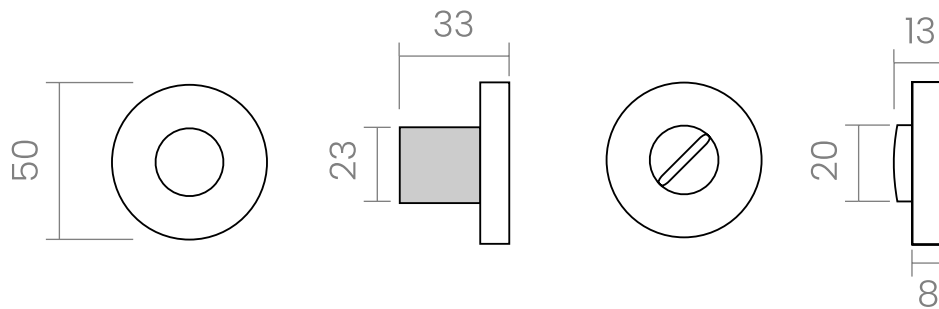

POWERCOAT GRAPHITE

INFO. SPECIFICATIONS

A forged brass turn & release with a 50mm round rose.

INFO. FINISHES & SKU

	PWLS | <i>Powercoat satin brass</i>	<i>100-R8-CD6-PWLS</i>	
	PWGT | <i>Powercoat graphite</i>	<i>100-R8-CD6-PWGT</i>	
	PWIX | <i>Powercoat inox</i>	<i>100-R8-CD6-PWIX</i>	

INFO. INCLUDED

- **1x** privacy turn & release
- **1x** bag of screws

INFO. CARE INSTRUCTIONS

Clean with a dry cloth. Do not use brass cleaner as it might affect the protective coating.

INFO. DISCLAIMER

Always seek the advice of professionals when installing these handles.
Groël is not responsible for any inadequate installation that may damage the integrity of the product.
Finishes other than Groël's Powercoat are not recommended for wet or humid environments.

Production processes follow ecological norms.

Made of solid brass

Powercoat LIFELONG GUARANTEE