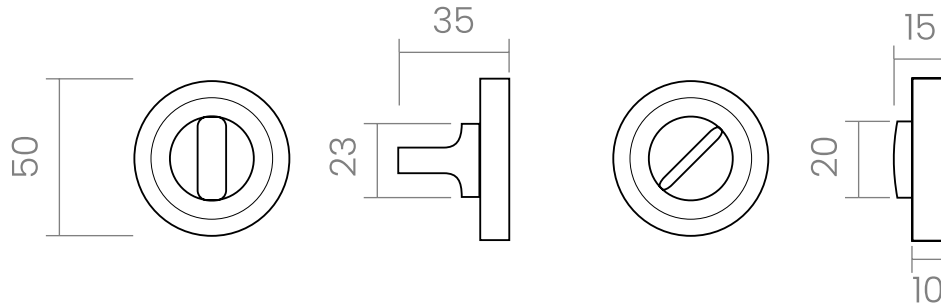

groël

Rustic

Rustic turn and release, with a 50mm round rose. It can be applied on interior doors or bathroom doors, matching with Rustic style items or depending on the finish, with the rest of our styles.

Available in 5 finishes.

POLISHED BRASS

MATT BRONZE

ANTIQUÉ BRASS

EFFETTO FERRO

FUMÉ

INFO. SPECIFICATIONS

A forged brass turn & release with a 50mm round rose.