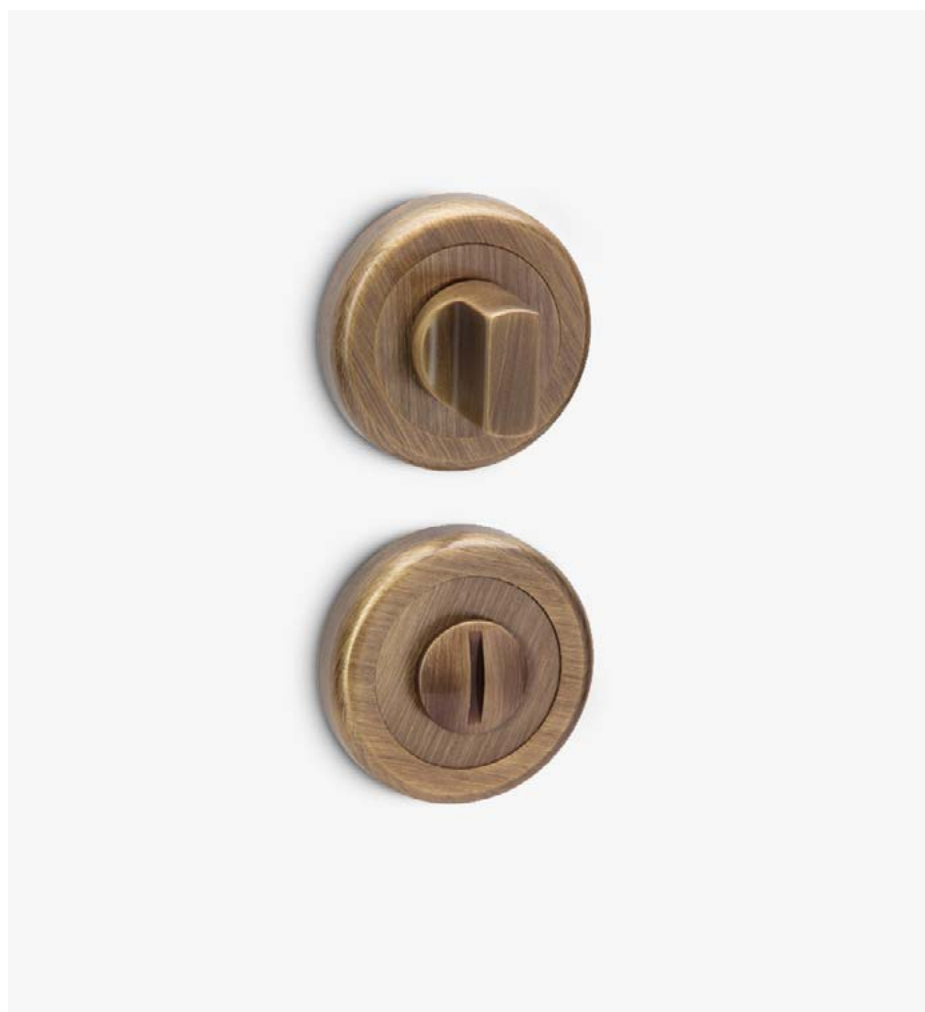

groël

Rustic

Rustic turn and release, with a 50mm round rose. It can be applied on interior doors or bathroom doors, matching with Rustic style items or depending on the finish, with the rest of our styles.

Available in 5 finishes.

POLISHED BRASS

MATT BRONZE

ANTIQUÉ BRASS

EFFETTO FERRO

FUMÉ

INFO. SPECIFICATIONS

A forged brass turn & release with a 50mm round rose.

INFO. FINISHES & SKU

 LP	Polished brass	100-RT-CD-LP
 BO	Matt bronze	100-RT-CD-BO
 AQ	Antique brass	100-RT-CD-AQ
 HI	Effetto ferro	100-RT-CD-HI
 FU	Fumé	100-RT-CD-FU

INFO. INCLUDED

- 1x privacy turn & release
- 1x bag of screws