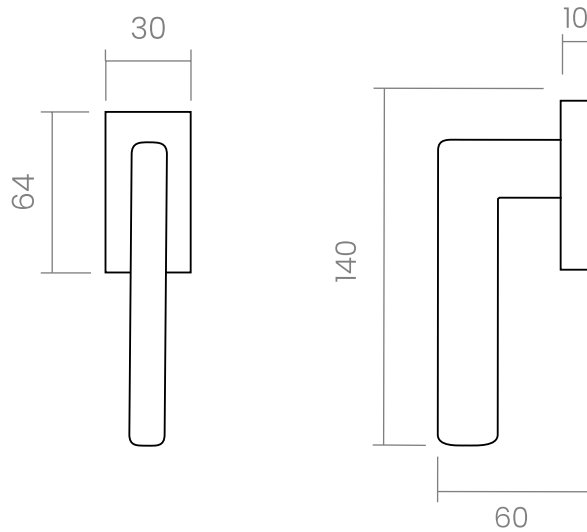

MATT BLACK

INFO. SPECIFICATIONS

A forged brass window handle with a rectangular rose with a window mechanism.

INFO. FINISHES & SKU

	PWLP | <i>Powercoat polished brass</i>	117-GC-PWLP	
	PWLS | <i>Powercoat satin brass</i>	117-GC-PWLS	
	PWIX | <i>Powercoat inox</i>	117-GC-PWIX	
	CR | <i>Polished chrome</i>	117-GC-CR	
	CS | <i>Satin chrome</i>	117-GC-CS	
	BK | <i>Matt black</i>	117-GC-BK	
	WTM | <i>Matt white</i>	117-GC-WTM	
	BO | <i>Matt bronze</i>	117-GC-BO	

INFO. INCLUDED

- **1x** Window handle on rectangular rose
- **1x** Bag of screws

INFO. CARE INSTRUCTIONS

Clean with a dry cloth. Do not use brass cleaner as it might affect the protective coating.

INFO. DISCLAIMER

Always seek the advice of professionals when installing these handles.
Groël is not responsible for any inadequate installation that may damage the integrity of the product.
Finishes other than Groël's Powercoat are not recommended for wet or humid environments.

Made of solid brass

Powercoat LIFELONG GUARANTEE

Chrome III 15 YEARS GUARANTEE

Paint 15 YEARS GUARANTEE

Varnish