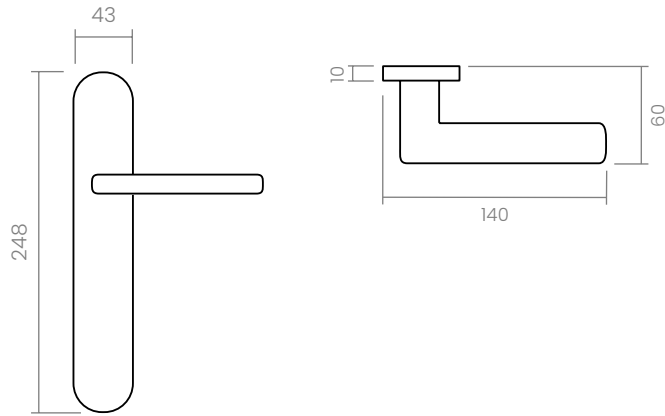

MATT BLACK

MATT WHITE

INFO. SPECIFICATIONS

Set of forged brass handles with an 10 mm thick oval backplate. Suitable for interior and exterior doors with a thickness between 35-50mm (Groël's standard size)* and with any type of lock.

For wider doors (50mm and above) and/or glass doors, please contact our customer service.

CAN I ADD ESCUTCHEONS OR PRIVACY TURN & RELEASE ON BACKPLATES?

Yes, you only have to tell us the type of escutcheon (yale or patent) or the type of privacy turn & release, and indicate the dimensions between centres*.