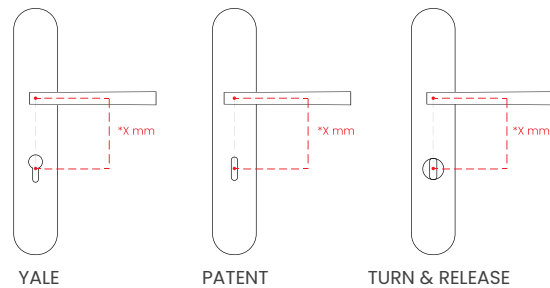

*X= Distance between centres

INFO. FINISHES & SKU

	PWLP | Powercoat polished brass	117-P-PWLP	
	PWLS | Powercoat satin brass	117-P-PWLS	
	PWIX | Powercoat inox	117-P-PWIX	
	CR | Polished chrome	117-P-CR	
	CS | Satin chrome	117-P-CS	
	BK | Matt black	117-P-BK	
	WTM | Matt white	117-P-WTM	
	BO | Matt bronze	117-P-BO	

INFO. INCLUDED

- **2x** Lever handles on an oval backplate
- **1x** Square spindle
- **1x** Bag of screws

INFO. CARE INSTRUCTIONS

Clean with a dry cloth. Do not use brass cleaner as it might affect the protective coating.

INFO. DISCLAIMER

Always seek the advice of professionals when installing these handles. Groël is not responsible for any inadequate installation that may damage the integrity of the product. Finishes other than Groël's Powercoat are not recommended for wet or humid environments.

Made of solid brass

Powercoat LIFELONG GUARANTEE

Chrome III 15 YEARS GUARANTEE

Paint 15 YEARS GUARANTEE

Varnish