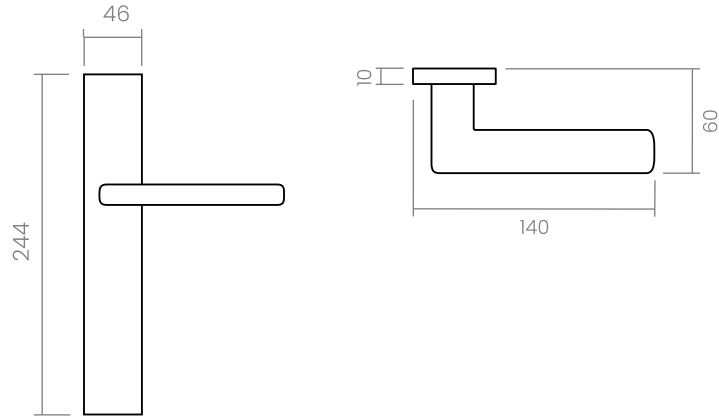

MATT BLACK

MATT WHITE

INFO. SPECIFICATIONS

Set of forged brass handles with an 10 mm thick rectangular backplate. Suitable for interior and exterior doors with a thickness between 35-50mm (Groël's standard size)* and with any type of lock.

For wider doors (50mm and above) and/or glass doors, please contact our customer service.

CAN I ADD ESCUTCHEONS OR PRIVACY TURN & RELEASE ON BACKPLATES?

Yes, you only have to tell us the type of escutcheon (yale or patent) or the type of privacy turn & release, and indicate the dimensions between centres*.