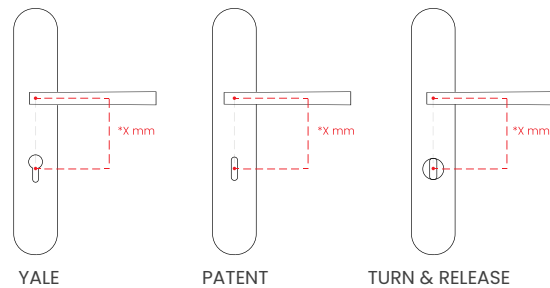

*X= Distance between centres

INFO. FINISHES & SKU

	PWLP	Powercoat polished brass	117-PC-PWLP	
	PWLS	Powercoat satin brass	117-PC-PWLS	
	PWIX	Powercoat inox	117-PC-PWIX	
	CR	Polished chrome	117-PC-CR	
	CS	Satin chrome	117-PC-CS	
	BK	Matt black	117-PC-BK	
	WTM	Matt white	117-PC-WTM	
	BO	Matt bronze	117-PC-BO	

INFO. INCLUDED

- **2x** Lever handles on a rectangular backplate
- **1x** Square spindle
- **1x** Bag of screws

INFO. CARE INSTRUCTIONS

Clean with a dry cloth. Do not use brass cleaner as it might affect the protective coating.

INFO. DISCLAIMER

Always seek the advice of professionals when installing these handles. Groël is not responsible for any inadequate installation that may damage the integrity of the product. Finishes other than Groël's Powercoat are not recommended for wet or humid environments.

Made of solid brass

Powercoat LIFELONG GUARANTEE

Chrome III 15 YEARS GUARANTEE

Paint 15 YEARS GUARANTEE

Varnish