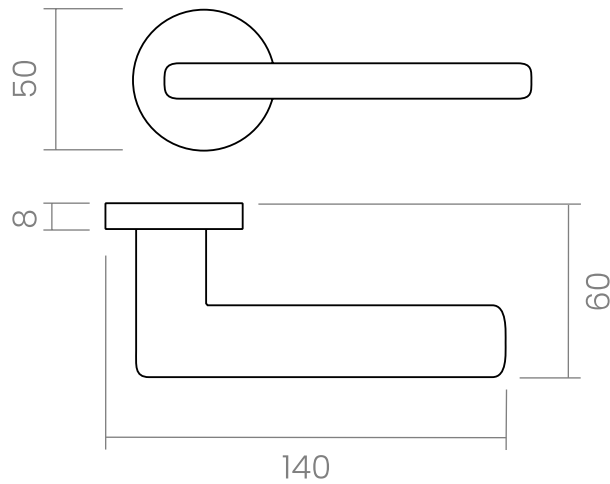

groël

INFO. SPECIFICATIONS

Set of forged brass handles with an 8 mm thick round rose. Suitable for interior and exterior doors with a thickness between 35-50mm (Groël's standard size)* and with any type of lock.

For wider doors (50mm and above) and/or glass doors, please contact our customer service.

INFO. FINISHES & SKU

	PWLP | Powercoat polished brass	117-R8-PWLP	
	PWLS | Powercoat satin brass	117-R8-PWLS	
	PWIX | Powercoat inox	117-R8-PWIX	
	CR | Polished chrome	117-R8-CR	
	CS | Satin chrome	117-R8-CS	
	BK | Matt black	117-R8-BK	
	WTM | Matt white	117-R8-WTM	
	BO | Matt bronze	117-R8-BO	

INFO. INCLUDED

- **2x** Lever handles with round rose
- **1x** Square spindle
- **1x** Bag of screws

INFO. CARE INSTRUCTIONS

Clean with a dry cloth. Do not use brass cleaner as it might affect the protective coating.

INFO. DISCLAIMER

Always seek the advice of professionals when installing these handles. Groël is not responsible for any inadequate installation that may damage the integrity of the product. Finishes other than Groël's Powercoat are not recommended for wet or humid environments.

Made of solid brass

Powercoat LIFELONG GUARANTEE

Chrome III 15 YEARS GUARANTEE

Paint 15 YEARS GUARANTEE

Varnish