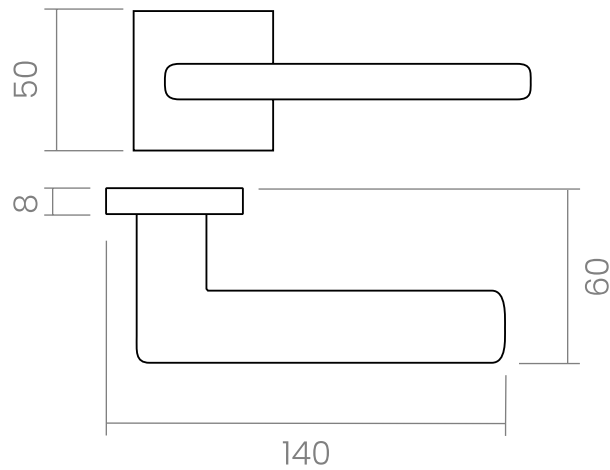

groël

INFO. SPECIFICATIONS

Set of forged brass handles with an 8 mm thick square rose. Suitable for interior and exterior doors with a thickness between 35-50mm (Groël's standard size)* and with any type of lock.

For wider doors (50mm and above) and/or glass doors, please contact our customer service.

INFO. FINISHES & SKU

	PWLP | Powercoat polished brass	117-R8C-PWLP	
	PWLS | Powercoat satin brass	117-R8C-PWLS	
	PWIX | Powercoat inox	117-R8C-PWIX	
	CR | Polished chrome	117-R8C-CR	
	CS | Satin chrome	117-R8C-CS	
	BK | Matt black	117-R8C-BK	
	WTM | Matt white	117-R8C-WTM	
	BO | Matt bronze	117-R8C-BO	

INFO. INCLUDED

- **2x** Lever handles with square rose
- **1x** Square spindle
- **1x** Bag of screws

INFO. CARE INSTRUCTIONS

Clean with a dry cloth. Do not use brass cleaner as it might affect the protective coating.

INFO. DISCLAIMER

Always seek the advice of professionals when installing these handles. Groël is not responsible for any inadequate installation that may damage the integrity of the product. Finishes other than Groël's Powercoat are not recommended for wet or humid environments.

Made of solid brass

Powercoat LIFELONG GUARANTEE

Chrome III 15 YEARS GUARANTEE

Paint 15 YEARS GUARANTEE

Varnish