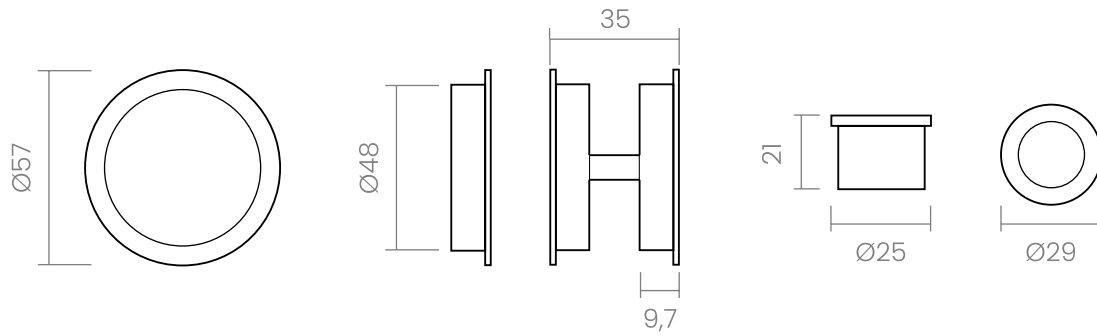

POLISHED BRASS

ANTIQUU BRASS

INFO. FINISHES & SKU

	PWLP	Powercoat polished brass	1200-KIT35-PWLP	
	PWLS	Powercoat satin brass	1200-KIT35-PWLS	
	PWIX	Powercoat inox	1200-KIT35-PWIX	
	PWNB	Powercoat polished nickel	1200-KIT35-PWNB	
	CR	Polished chrome	1200-KIT35-CR	
	CS	Satin chrome	1200-KIT35-CS	
	BK	Matt black	1200-KIT35-BK	
	WTM	Matt white	1200-KIT35-WTM	
	BO	Matt bronze	1200-KIT35-BO	
	MR	Brown	1200-KIT35-MR	
	NS	Satin nickel	1200-KIT35-NS	
	LP	Polished brass	1200-KIT35-LP	
	LS	Satin brass	1200-KIT35-LS	
	CF	Gun metal	1200-KIT35-CF	
	HI	Effeto ferro	1200-KIT35-HI	
	AQ	Antique brass	1200-KIT35-AQ	
	FU	Fumé	1200-KIT35-FU	

INFO. SPECIFICATIONS

Round kit with lock, ideal for 35mm sliding doors.
For wider doors (45mm and above), please contact our customer service.

INFO. INCLUDED

- 1x round kit
- 1x lock
- 1x bag of screws

INFO. CARE INSTRUCTIONS

Clean with a dry cloth. Do not use brass cleaner as it might affect the protective coating.

INFO. DISCLAIMER

Always seek the advice of professionals when installing these handles. Groël is not responsible for any inadequate installation that may damage the integrity of the product. Finishes other than Groël's Powercoat are not recommended for wet or humid environments.

Made of solid brass

Powercoat LIFELONG GUARANTEE

Chrome III 15 YEARS GUARANTEE

Painted 15 YEARS GUARANTEE

Varnish