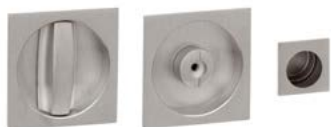

groël

Square kit 35

Square kit with lock, ideal for sliding doors.

Available in 12 finishes.

POWERCOAT SATIN BRASS

POWERCOAT SATIN BRASS

POWERCOAT INOX

POWERCOAT POLISHED NICKEL

SATIN CHROME

MATT BLACK

POLISHED CHROME

MATT WHITE

SATIN NICKEL

POLISHED BRASS

SATIN BRASS

GUN METAL

groël

INFO. SPECIFICATIONS

Square kit with lock, ideal for 35mm sliding doors.

For wider doors (45mm and above), please contact our customer service.

INFO. FINISHES & SKU

	PWLP Powercoat polished brass	1200-KITC35-PWLP	
	PWLS Powercoat satin brass	1200-KITC35-PWLS	
	PWIX Powercoat inox	1200-KITC35-PWIX	
	PWNB Powercoat polished nickel	1200-KITC35-PWNB	
	CR Polished chrome	1200-KITC35-CR	
	CS Satin chrome	1200-KITC35-CS	
	BK Matt black	1200-KITC35-BK	
	WTM Matt white	1200-KITC35-WTM	
	NS Satin nickel	1200-KITC35-NS	
	LP Polished brass	1200-KITC35-LP	
	LS Satin brass	1200-KITC35-LS	
	CF Gun metal	1200-KITC35-CF	