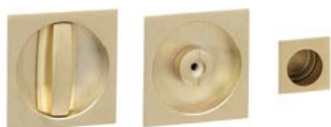

groël

Square kit 35

Square kit with lock, ideal for sliding doors.

Available in 12 finishes.

POWERCOAT SATIN BRASS

POWERCOAT SATIN BRASS

POWERCOAT INOX

POWERCOAT POLISHED NICKEL

SATIN CHROME

MATT BLACK

POLISHED CHROME

MATT WHITE

SATIN NICKEL

POLISHED BRASS

SATIN BRASS

GUN METAL

groël

INFO. SPECIFICATIONS

Square kit with lock, ideal for 35mm sliding doors.

For wider doors (45mm and above), please contact our customer service.

INFO. FINISHES & SKU

	PWLP Powercoat polished brass	1200-KITC35-PWLP	
	PWLS Powercoat satin brass	1200-KITC35-PWLS	
	PWIX Powercoat inox	1200-KITC35-PWIX	
	PWNB Powercoat polished nickel	1200-KITC35-PWNB	
	CR Polished chrome	1200-KITC35-CR	
	CS Satin chrome	1200-KITC35-CS	
	BK Matt black	1200-KITC35-BK	
	WTM Matt white	1200-KITC35-WTM	
	NS Satin nickel	1200-KITC35-NS	
	LP Polished brass	1200-KITC35-LP	
	LS Satin brass	1200-KITC35-LS	
	CF Gun metal	1200-KITC35-CF	