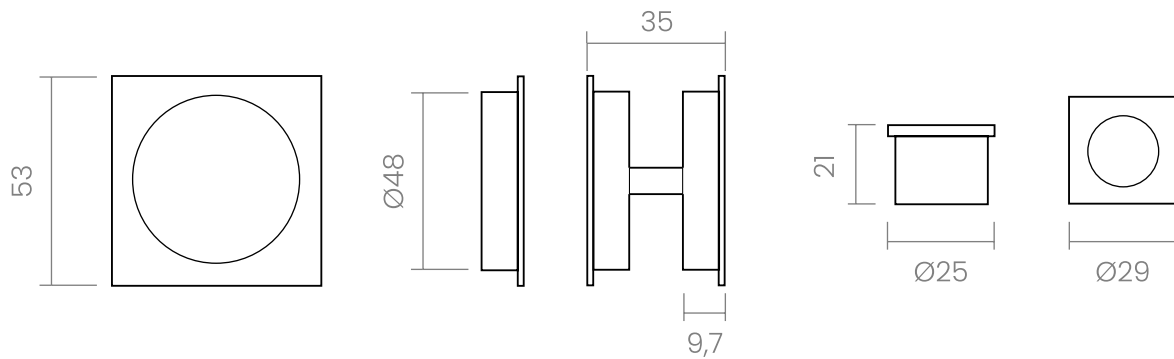

groël

INFO. SPECIFICATIONS

Square kit with lock, ideal for 35mm sliding doors.

For wider doors (45mm and above), please contact our customer service.

INFO. FINISHES & SKU

	PWLP Powercoat polished brass	1200-KITC35-PWLP	
	PWLS Powercoat satin brass	1200-KITC35-PWLS	
	PWIX Powercoat inox	1200-KITC35-PWIX	
	PWNB Powercoat polished nickel	1200-KITC35-PWNB	
	CR Polished chrome	1200-KITC35-CR	
	CS Satin chrome	1200-KITC35-CS	
	BK Matt black	1200-KITC35-BK	
	WTM Matt white	1200-KITC35-WTM	
	NS Satin nickel	1200-KITC35-NS	
	LP Polished brass	1200-KITC35-LP	
	LS Satin brass	1200-KITC35-LS	
	CF Gun metal	1200-KITC35-CF	

INFO. INCLUDED

- **1x** square kit
- **1x** lock
- **1x** bag of screws

INFO. CARE INSTRUCTIONS

Clean with a dry cloth. Do not use brass cleaner as it might affect the protective coating.

INFO. DISCLAIMER

Always seek the advice of professionals when installing these handles. Groël is not responsible for any inadequate installation that may damage the integrity of the product. Finishes other than Groël's Powercoat are not recommended for wet or humid environments.

Made of solid brass

Powercoat LIFELONG GUARANTEE

Chrome III 15 YEARS GUARANTEE

Painted 15 YEARS GUARANTEE

Varnish