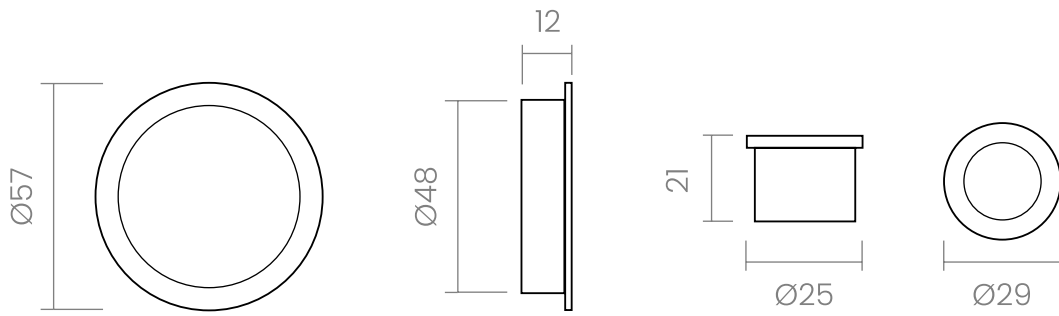

groël

INFO. FINISHES & SKU

	PWLP Powercoat polished brass	1200-KITU-PWLP	
	PWLS Powercoat satin brass	1200-KITU-PWLS	
	PWIX Powercoat inox	1200-KITU-PWIX	
	PWNB Powercoat polished nickel	1200-KITU-PWNB	
	CR Polished chrome	1200-KITU-CR	
	CS Satin chrome	1200-KITU-CS	
	BK Matt black	1200-KITU-BK	
	WTM Matt white	1200-KITU-WTM	
	BO Matt bronze	1200-KITU-BO	
	MR Brown	1200-KITU-MR	
	NS Satin nickel	1200-KITU-NS	
	LP Polished brass	1200-KITU-LP	
	LS Satin brass	1200-KITU-LS	
	CF Gun metal	1200-KITU-CF	
	HI Effeto ferro	1200-KITU-HI	
	AQ Antique brass	1200-KITU-AQ	
	FU Fumé	1200-KITU-FU	

INFO. SPECIFICATIONS

Round kit without lock, ideal for sliding doors.

INFO. INCLUDED

- 1x round kit
- 1x bag of screws

INFO. CARE INSTRUCTIONS

Clean with a dry cloth. Do not use brass cleaner as it might affect the protective coating.

INFO. DISCLAIMER

Always seek the advice of professionals when installing these handles. Groël is not responsible for any inadequate installation that may damage the integrity of the product. Finishes other than Groël's Powercoat are not recommended for wet or humid environments.

Made of solid brass

Powercoat LIFELONG GUARANTEE

Chrome III 15 YEARS GUARANTEE

Painted 15 YEARS GUARANTEE

Varnish