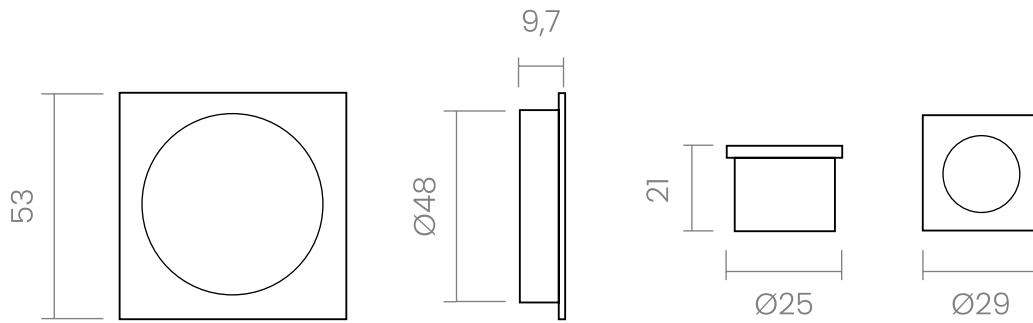

groël

INFO. SPECIFICATIONS

Square kit without lock, ideal for sliding doors.

INFO. FINISHES & SKU

	PWLP	Powercoat polished brass	1200-KITUC-PWLP	
	PWLS	Powercoat satin brass	1200-KITUC-PWLS	
	PWIX	Powercoat inox	1200-KITUC-PWIX	
	PWNB	Powercoat polished nickel	1200-KITUC-PWNB	
	CR	Polished chrome	1200-KITUC-CR	
	CS	Satin chrome	1200-KITUC-CS	
	BK	Matt black	1200-KITUC-BK	
	WTM	Matt white	1200-KITUC-WTM	
	NS	Satin nickel	1200-KITUC-NS	
	LP	Polished brass	1200-KITUC-LP	
	LS	Satin brass	1200-KITUC-LS	
	CF	Gun metal	1200-KITUC-CF	

INFO. INCLUDED

- 1x square kit
- 1x bag of screws

INFO. CARE INSTRUCTIONS

Clean with a dry cloth. Do not use brass cleaner as it might affect the protective coating.

INFO. DISCLAIMER

Always seek the advice of professionals when installing these handles. Groël is not responsible for any inadequate installation that may damage the integrity of the product. Finishes other than Groël's Powercoat are not recommended for wet or humid environments.

Made of solid brass

Powercoat LIFELONG GUARANTEE

Chrome III 15 YEARS GUARANTEE

Painted 15 YEARS GUARANTEE

Varnish