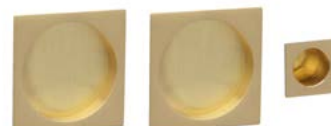

groël

Square kit Non-locking

Square kit without lock, ideal for sliding doors.

Available in 12 finishes.

POWERCOAT SATIN BRASS

POWERCOAT SATIN BRASS

POWERCOAT INOX

POWERCOAT POLISHED NICKEL

SATIN CHROME

MATT BLACK

POLISHED CHROME

MATT WHITE

SATIN NICKEL

POLISHED BRASS

SATIN BRASS

GUN METAL

groël

INFO. SPECIFICATIONS

Square kit without lock, ideal for sliding doors.

INFO. FINISHES & SKU

	PWLP	Powercoat polished brass	1200-KITUC-PWLP	
	PWLS	Powercoat satin brass	1200-KITUC-PWLS	
	PWIX	Powercoat inox	1200-KITUC-PWIX	
	PWNB	Powercoat polished nickel	1200-KITUC-PWNB	
	CR	Polished chrome	1200-KITUC-CR	
	CS	Satin chrome	1200-KITUC-CS	
	BK	Matt black	1200-KITUC-BK	
	WTM	Matt white	1200-KITUC-WTM	
	NS	Satin nickel	1200-KITUC-NS	
	LP	Polished brass	1200-KITUC-LP	
	LS	Satin brass	1200-KITUC-LS	
	CF	Gun metal	1200-KITUC-CF	