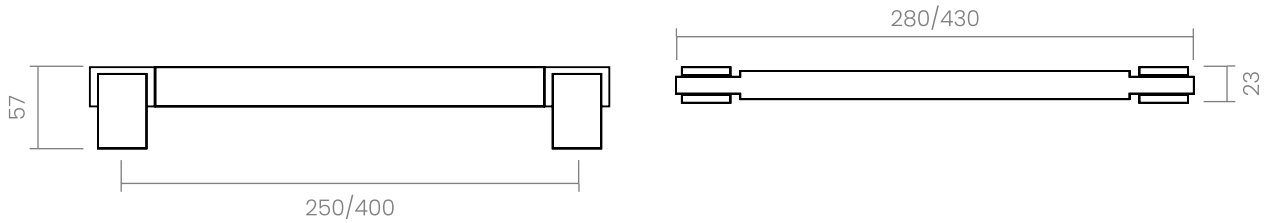

SATIN CHROME

POLISHED CHROME / SATIN CHROME

INFO. SPECIFICATIONS

A forged brass pull handle suitable for doors and sliding doors, wardrobes, cabinets, etc.

Pulls are sold individually but they come prepared with the necessary accessories to install one in front of the other if you purchase 2 units.

INFO. FINISHES & SKU

	CRCS | Polished chrome / Satin chrome	127-M-CRCS	
	CR | Polished chrome	127-M-CR	
	CS | Satin chrome	127-M-CS	
	CRCS | Polished chrome / Satin chrome	127-MG-CRCS	
	CR | Polished chrome	127-MG-CR	
	CS | Satin chrome	127-MG-CS	

*M = 250mm   *MG = 400mm

INFO. INCLUDED

- **1x** Pull handle
- **1x** Simple fixing

INFO. CARE INSTRUCTIONS

Clean with a dry cloth. Do not use brass cleaner as it might affect the protective coating.

INFO. DISCLAIMER

Always seek the advice of professionals when installing these handles. Groël is not responsible for any inadequate installation that may damage the integrity of the product. Finishes other than Groël's Powercoat are not recommended for wet or humid environments.

Made of solid brass

Chrome III 15 YEARS GUARANTEE