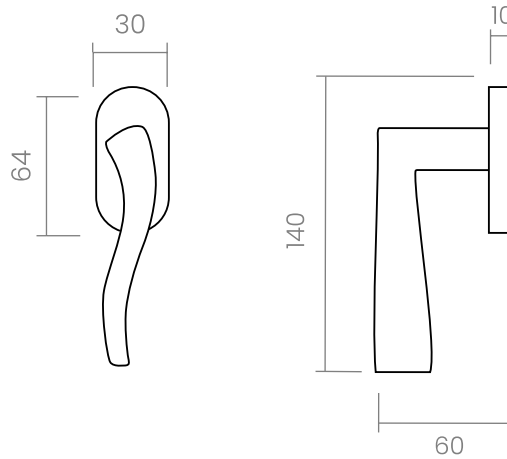

groël

Hélice

Gentle, contemporary, nevertheless stylish.

The Log.gic handle design presents an ingenious style. It is a window handle with rounded profiles, assembled with an oval mechanism. This italian handle design and manufacturing, made of forged brass, is conceived for windows in several finishes that will make your home have a minimalist ambiance.

Available in 5 finishes.

POWERCAOT SATIN BRASS

POWERCAOT INOX

POLISHED CHROME

SATIN CHROME

POWERCAOT POLISHED BRASS

INFO. SPECIFICATIONS

A forged brass window handle with an oval rose with a window mechanism.