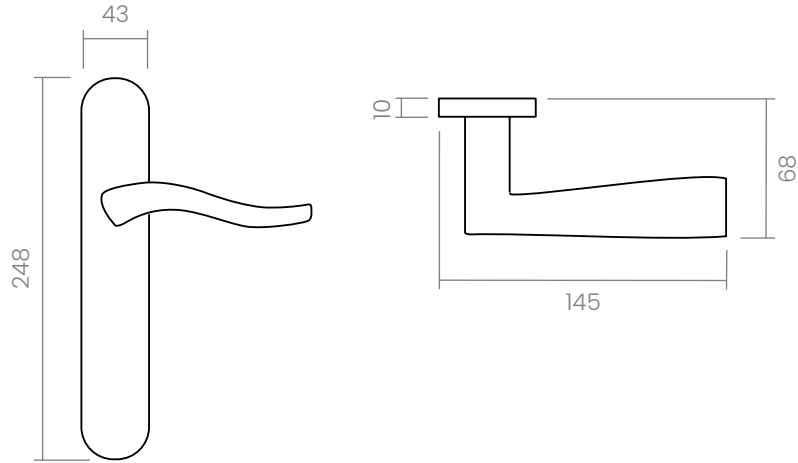

groël

INFO. SPECIFICATIONS

Set of forged brass handles with an 10 mm thick oval backplate. Suitable for interior and exterior doors with a thickness between 35-50mm (Groël's standard size)* and with any type of lock.

For wider doors (50mm and above) and/or glass doors, please contact our customer service.

CAN I ADD ESCUTCHEONS OR PRIVACY TURN & RELEASE ON BACKPLATES?

Yes, you only have to tell us the type of escutcheon (yale or patent) or the type of privacy turn & release, and indicate the dimensions between centres*.