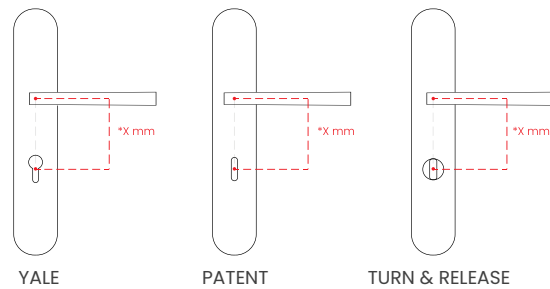

*X= Distance between centres

INFO. FINISHES & SKU

	PWLP | Powercoat polished brass	133-P-PWLP	
	PWLS | Powercoat satin brass	133-P-PWLS	
	PWIX | Powercoat inox	133-P-PWIX	
	CR | Polished chrome	133-P-CR	
	CS | Satin chrome	133-P-CS	

INFO. INCLUDED

- **2x** Lever handles on an oval backplate
- **1x** Square spindle
- **1x** Bag of screws

INFO. CARE INSTRUCTIONS

Clean with a dry cloth. Do not use brass cleaner as it might affect the protective coating.

INFO. DISCLAIMER

Always seek the advice of professionals when installing these handles. Groël is not responsible for any inadequate installation that may damage the integrity of the product. Finishes other than Groël's Powercoat are not recommended for wet or humid environments.

Made of solid brass

Powercoat LIFELONG GUARANTEE

Chrome III 15 YEARS GUARANTEE