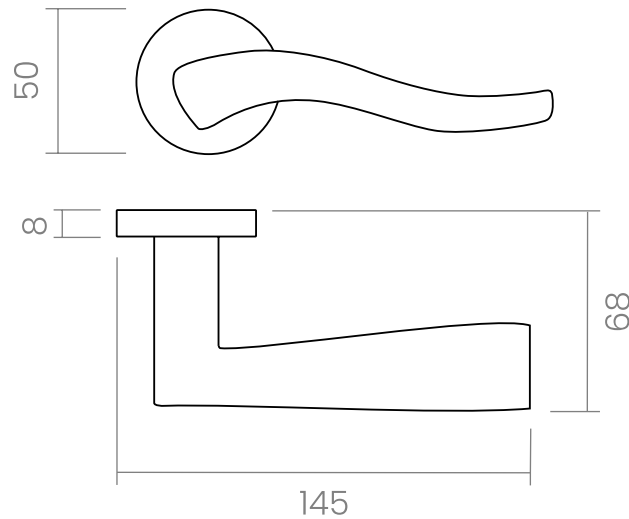

groël

INFO. SPECIFICATIONS

Set of forged brass handles with an 8 mm thick round rose. Suitable for interior and exterior doors with a thickness between 35-50mm (Groël's standard size)* and with any type of lock.

For wider doors (50mm and above) and/or glass doors, please contact our customer service.

INFO. FINISHES & SKU

	PWLP | <i>Powercoat polished brass</i>	133-R8-PWLP	
	PWLS | <i>Powercoat satin brass</i>	133-R8-PWLS	
	PWIX | <i>Powercoat inox</i>	133-R8-PWIX	
	CR | <i>Polished chrome</i>	133-R8-CR	
	CS | <i>Satin chrome</i>	133-R8-CS	

INFO. INCLUDED

- **2x** Lever handles with round rose
- **1x** Square spindle
- **1x** Bag of screws

INFO. CARE INSTRUCTIONS

Clean with a dry cloth. Do not use brass cleaner as it might affect the protective coating.

INFO. DISCLAIMER

Always seek the advice of professionals when installing these handles. Groël is not responsible for any inadequate installation that may damage the integrity of the product. Finishes other than Groël's Powercoat are not recommended for wet or humid environments.

Made of solid brass

Powercoat LIFELONG GUARANTEE

Chrome III 15 YEARS GUARANTEE