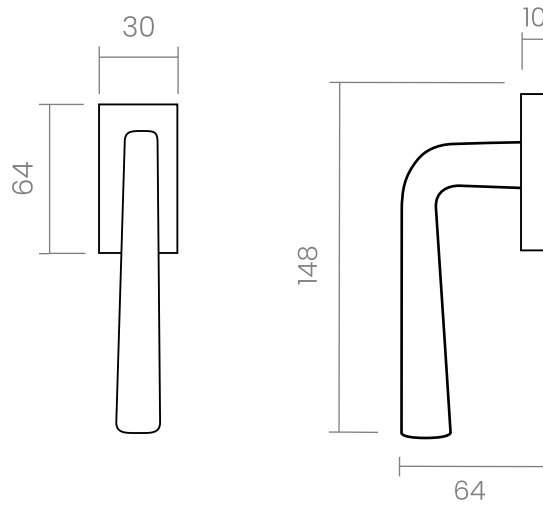

POLISHED CHROME

INFO. SPECIFICATIONS

A forged brass window handle with a rectangular rose with a window mechanism.

INFO. FINISHES & SKU

CR	Polished chrome	134-GC-CR	
CS	Satin chrome	134-GC-CS	

INFO. INCLUDED

- **1x** Window handle
- **1x** Rectangular window mechanism
- **1x** Bag of screws

INFO. CARE INSTRUCTIONS

Clean with a dry cloth. Do not use brass cleaner as it might affect the protective coating.

INFO. DISCLAIMER

Always seek the advice of professionals when installing these handles. Groël is not responsible for any inadequate installation that may damage the integrity of the product. Finishes other than Groël's Powercoat are not recommended for wet or humid environments.

Made of solid brass

Chrome III 15 YEARS GUARANTEE