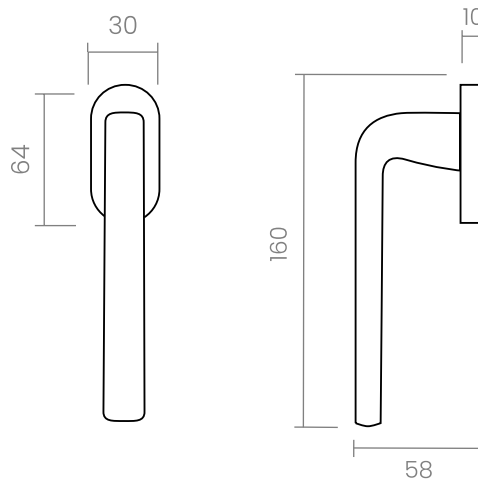

MATT BLACK

INFO. SPECIFICATIONS

A forged brass window handle with an oval rose with a window mechanism.

INFO. FINISHES & SKU

	PWIX | <i>Powercoat inox</i>	135-G-PWIX	
	CR | <i>Polished chrome</i>	135-G-CR	
	CS | <i>Satin chrome</i>	135-G-CS	
	BK | <i>Matt black</i>	135-G-BK	
	WTM | <i>Matt white</i>	135-G-WTM	

INFO. INCLUDED

- **1x** Window handle on an oval rose
- **1x** Bag of screws

INFO. CARE INSTRUCTIONS

Clean with a dry cloth. Do not use brass cleaner as it might affect the protective coating.

INFO. DISCLAIMER

Always seek the advice of professionals when installing these handles. Groël is not responsible for any inadequate installation that may damage the integrity of the product. Finishes other than Groël's Powercoat are not recommended for wet or humid environments.

Made of solid brass

Powercoat LIFELONG GUARANTEE

Chrome III 15 YEARS GUARANTEE

Paint 15 YEARS GUARANTEE