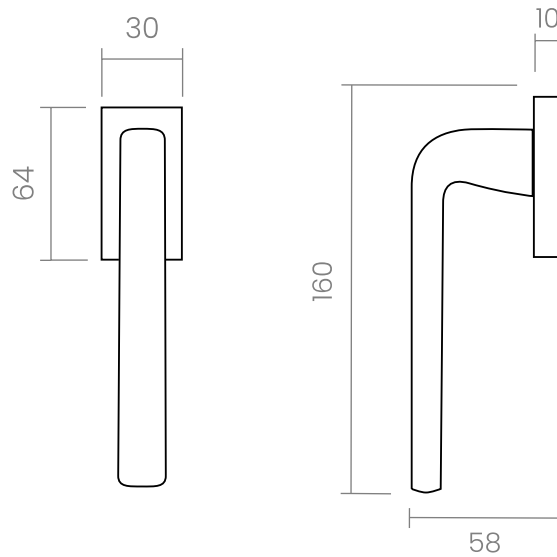

groël

INFO. SPECIFICATIONS

A forged brass window handle with a rectangular rose with a window mechanism.

INFO. FINISHES & SKU

	PWIX | <i>Powercoat inox</i>	135-GC-PWIX	
	CR | <i>Polished chrome</i>	135-GC-CR	
	CS | <i>Satin chrome</i>	135-GC-CS	
	BK | <i>Matt black</i>	135-GC-BK	
	WTM | <i>Matt white</i>	135-GC-WTM	

INFO. INCLUDED

- 1x Window handle
- 1x Rectangular window mechanism
- 1x Bag of screws

INFO. CARE INSTRUCTIONS

Clean with a dry cloth. Do not use brass cleaner as it might affect the protective coating.

INFO. DISCLAIMER

Always seek the advice of professionals when installing these handles. Groël is not responsible for any inadequate installation that may damage the integrity of the product. Finishes other than Groël's Powercoat are not recommended for wet or humid environments.

Made of solid brass

Powercoat LIFELONG GUARANTEE

Chrome III 15 YEARS GUARANTEE

Paint 15 YEARS GUARANTEE