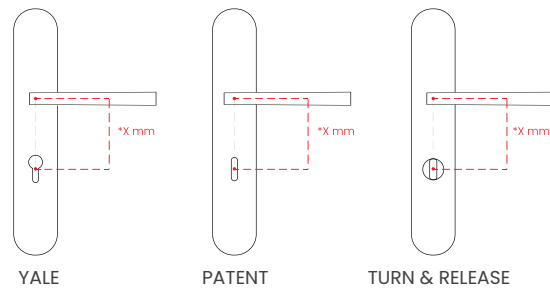

*X= Distance between centres

INFO. FINISHES & SKU

	PWIX | Powercoat inox	135-P-PWIX	
	CR | Polished chrome	135-P-CR	
	CS | Satin chrome	135-P-CS	
	BK | Matt black	135-P-BK	
	WTM | Matt white	135-P-WTM	

INFO. INCLUDED

- **2x** Lever handles on an oval backplate
- **1x** Square spindle
- **1x** Bag of screws

INFO. CARE INSTRUCTIONS

Clean with a dry cloth. Do not use brass cleaner as it might affect the protective coating.

INFO. DISCLAIMER

Always seek the advice of professionals when installing these handles. Groël is not responsible for any inadequate installation that may damage the integrity of the product. Finishes other than Groël's Powercoat are not recommended for wet or humid environments.