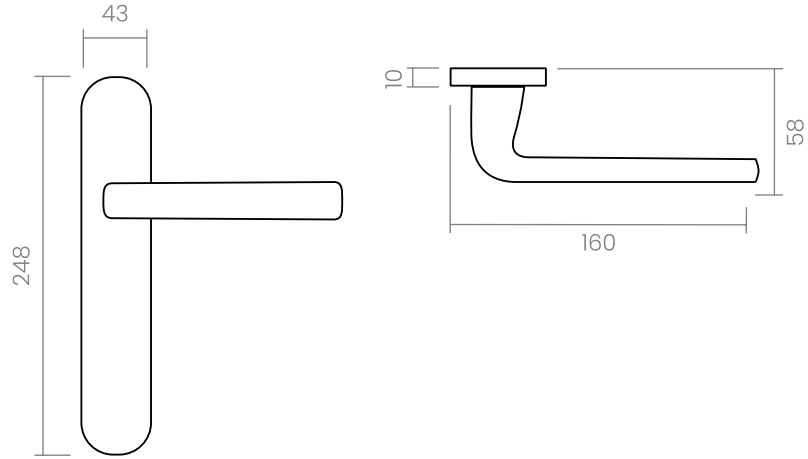

groël

Sens.so

Majestic and tenacious, a double sensation.

The Sens.so door handle design, with an elegant and refined profile is presented on an oval backplate. This Italian handle design and manufacturing, made of high quality forged brass, is conceived for interior and exterior doors in several finishes. This is how it becomes the protagonist of every space and blends perfectly into the atmosphere of the most demanding household.

Available in 5 finishes.

POWERCOAT INOX

POLISHED CHROME

SATIN CHROME

MATT WHITE

MATT BLACK

INFO. SPECIFICATIONS

Set of forged brass handles with an 10 mm thick oval backplate. Suitable for interior and exterior doors with a thickness between 35-50mm (Groël's standard size)* and with any type of lock.