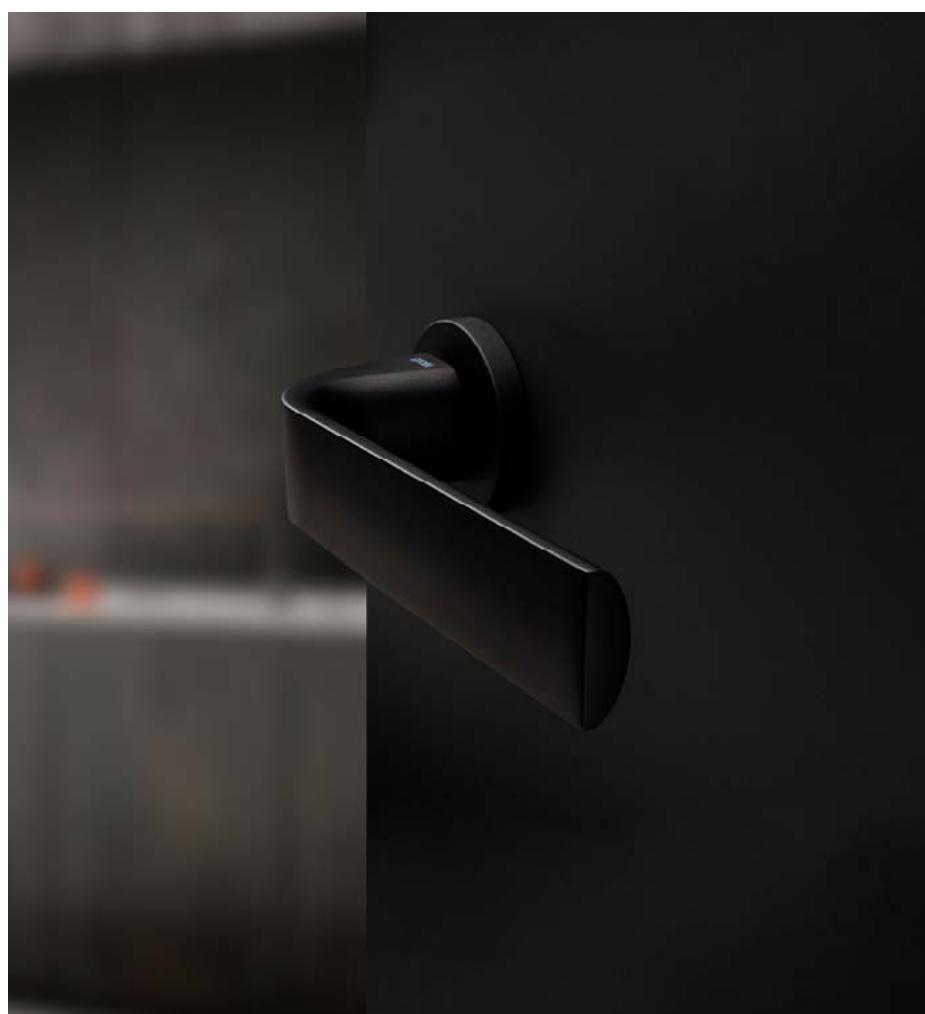

groël

Sens.so

Majestic and tenacious, a double sensation.

The Sens.so door handle design, with an elegant and refined profile is presented on a round rose. This Italian handle design and manufacturing, made of high quality forged brass, is conceived for interior and exterior doors in several finishes. This is how it becomes the protagonist of every space and blends perfectly into the atmosphere of the most demanding household.

Available in 5 finishes.

POLISHED CHROME

SATIN CHROME

POWERCOAT INOX

MATT WHITE

MATT BLACK

groël

INFO. SPECIFICATIONS

Set of forged brass handles with an 8 mm thick round rose. Suitable for interior and exterior doors with a thickness between 35-50mm (Groël's standard size)* and with any type of lock.

For wider doors (50mm and above) and/or glass doors, please contact our customer service.