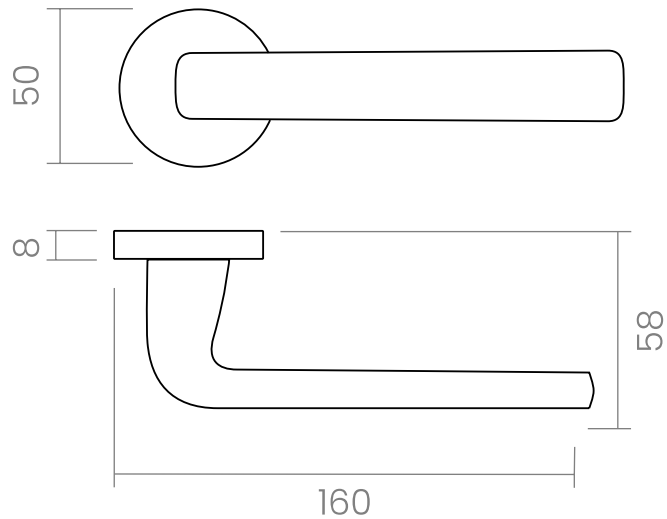

groël

INFO. SPECIFICATIONS

Set of forged brass handles with an 8 mm thick round rose. Suitable for interior and exterior doors with a thickness between 35-50mm (Groël's standard size)* and with any type of lock.

For wider doors (50mm and above) and/or glass doors, please contact our customer service.

INFO. FINISHES & SKU

	PWIX | <i>Powercoat inox</i>	135-R8-PWIX	
	CR | <i>Polished chrome</i>	135-R8-CR	
	CS | <i>Satin chrome</i>	135-R8-CS	
	BK | <i>Matt black</i>	135-R8-BK	
	WTM | <i>Matt white</i>	135-R8-WTM	

INFO. INCLUDED

- **2x** Lever handles with round rose
- **1x** Square spindle
- **1x** Bag of screws

INFO. CARE INSTRUCTIONS

Clean with a dry cloth. Do not use brass cleaner as it might affect the protective coating.

INFO. DISCLAIMER

Always seek the advice of professionals when installing these handles. Groël is not responsible for any inadequate installation that may damage the integrity of the product. Finishes other than Groël's Powercoat are not recommended for wet or humid environments.

Made of solid brass

Powercoat LIFELONG GUARANTEE

Chrome III 15 YEARS GUARANTEE

Paint 15 YEARS GUARANTEE