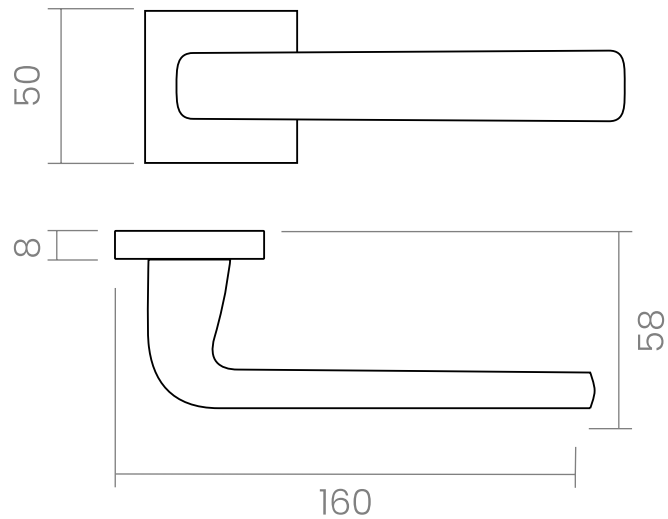

groël

INFO. SPECIFICATIONS

Set of forged brass handles with an 8 mm thick square rose. Suitable for interior and exterior doors with a thickness between 35-50mm (Groël's standard size)* and with any type of lock.

For wider doors (50mm and above) and/or glass doors, please contact our customer service.

INFO. FINISHES & SKU

	PWIX | <i>Powercoat inox</i>	135-R8C-PWIX	
	CR | <i>Polished chrome</i>	135-R8C-CR	
	CS | <i>Satin chrome</i>	135-R8C-CS	
	BK | <i>Matt black</i>	135-R8C-BK	
	WTM | <i>Matt white</i>	135-R8C-WTM	

INFO. INCLUDED

- **2x** Lever handles with square rose
- **1x** Square spindle
- **1x** Bag of screws

INFO. CARE INSTRUCTIONS

Clean with a dry cloth. Do not use brass cleaner as it might affect the protective coating.

INFO. DISCLAIMER

Always seek the advice of professionals when installing these handles. Groël is not responsible for any inadequate installation that may damage the integrity of the product. Finishes other than Groël's Powercoat are not recommended for wet or humid environments.

Made of solid brass

Powercoat LIFELONG GUARANTEE

Chrome III 15 YEARS GUARANTEE

Paint 15 YEARS GUARANTEE