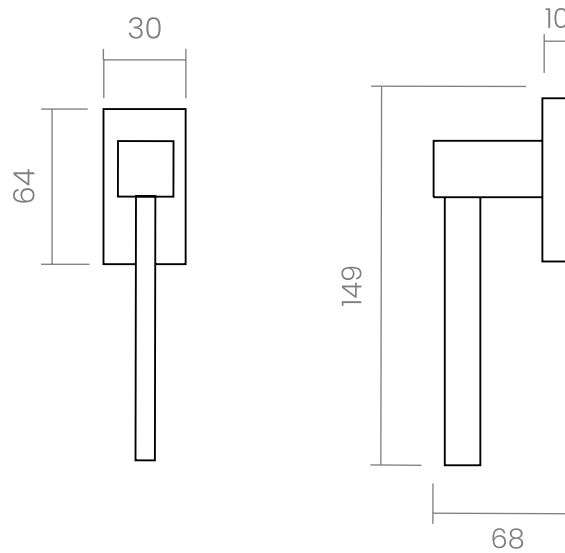

groël

INFO. SPECIFICATIONS

A forged brass window handle with a rectangular rose with a window mechanism.

INFO. FINISHES & SKU

	CRCS | Polished chrome	137-GC-CRCS	
	CS | Satin chrome	137-GC-CS	

INFO. INCLUDED

- 1x Window handle
- 1x Rectangular window mechanism
- 1x Bag of screws

INFO. CARE INSTRUCTIONS

Clean with a dry cloth. Do not use brass cleaner as it might affect the protective coating.

INFO. DISCLAIMER

Always seek the advice of professionals when installing these handles. Groël is not responsible for any inadequate installation that may damage the integrity of the product. Finishes other than Groël's Powercoat are not recommended for wet or humid environments.

Production processes follow ecological norms.

Made of solid brass

Chrome III
15 YEARS GUARANTEE