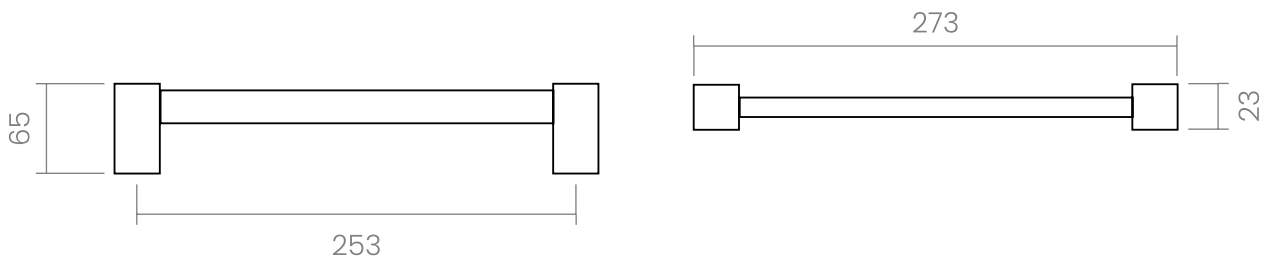

groël

INFO. SPECIFICATIONS

A forged brass pull handle suitable for doors and sliding doors, wardrobes, cabinets, etc.

Pulls are sold individually but they come prepared with the necessary accessories to install one in front of the other if you purchase 2 units.

INFO. FINISHES & SKU

	CRCS | Polished chrome / Satin chrome	137-M-CRCS	
	CR | Polished chrome	137-M-CR	
	CS | Satin chrome	137-M-CS	

INFO. INCLUDED

- 1x Pull handle
- 1x Simple fixing

INFO. CARE INSTRUCTIONS

Clean with a dry cloth. Do not use brass cleaner as it might affect the protective coating.

INFO. DISCLAIMER

Always seek the advice of professionals when installing these handles.
Groël is not responsible for any inadequate installation that may damage the integrity of the product.
Finishes other than Groël's Powercoat are not recommended for wet or humid environments.

Made of solid brass

Chrome III 15 YEARS GUARANTEE