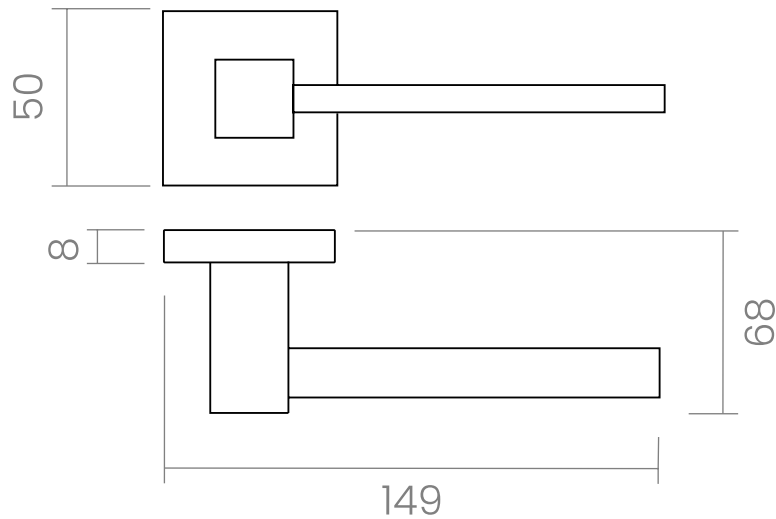

groël

INFO. SPECIFICATIONS

Set of forged brass handles with an 8 mm thick square rose. Suitable for interior and exterior doors with a thickness between 35-50mm (Groël's standard size)* and with any type of lock.

For wider doors (50mm and above) and/or glass doors, please contact our customer service.

INFO. FINISHES & SKU

	CR | Polished chrome	137-R8C-CR	
	CS | Satin chrome	137-R8C-CS	
	CRCS | Polished chrome / Satin chrome	137-R8C-CRCS	

INFO. INCLUDED

- **2x** Lever handles with square rose
- **1x** Square spindle
- **1x** Bag of screws

INFO. CARE INSTRUCTIONS

Clean with a dry cloth. Do not use brass cleaner as it might affect the protective coating.

INFO. DISCLAIMER

Always seek the advice of professionals when installing these handles. Groël is not responsible for any inadequate installation that may damage the integrity of the product. Finishes other than Groël's Powercoat are not recommended for wet or humid environments.

Made of solid brass

Chrome III 15 YEARS GUARANTEE