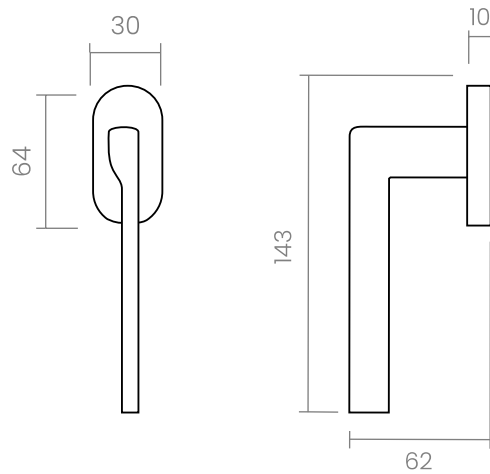

MATT BLACK

INFO. SPECIFICATIONS

A forged brass window handle with an oval rose with a window mechanism.

INFO. FINISHES & SKU

	PWLP | <i>Powercoat polished brass</i>	147-G-PWLP	
	PWLS | <i>Powercoat satin brass</i>	147-G-PWLS	
	PWIX | <i>Powercoat inox</i>	147-G-PWIX	
	CR | <i>Polished chrome</i>	147-G-CR	
	CS | <i>Satin chrome</i>	147-G-CS	
	BK | <i>Matt black</i>	147-G-BK	
	WTM | <i>Matt white</i>	147-G-WTM	

INFO. INCLUDED

- **1x** Window handle on an oval rose
- **1x** Bag of screws

INFO. CARE INSTRUCTIONS

Clean with a dry cloth. Do not use brass cleaner as it might affect the protective coating.

INFO. DISCLAIMER

Always seek the advice of professionals when installing these handles. Groël is not responsible for any inadequate installation that may damage the integrity of the product. Finishes other than Groël's Powercoat are not recommended for wet or humid environments.

Made of solid brass

Powercoat LIFELONG GUARANTEE

Chrome III 15 YEARS GUARANTEE

Paint 15 YEARS GUARANTEE