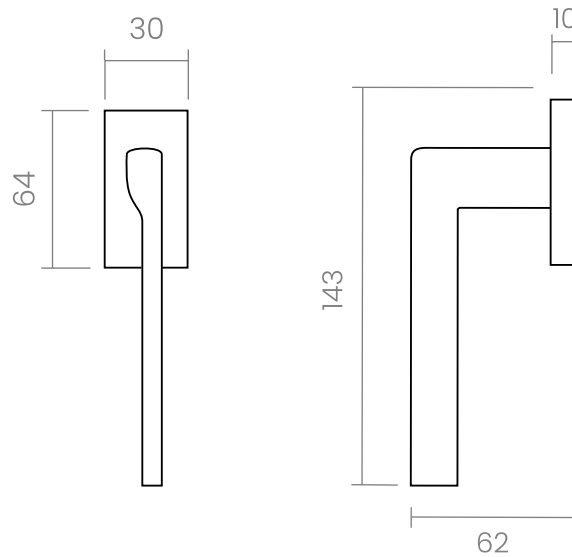

groël

INFO. SPECIFICATIONS

A forged brass window handle with an special rose with a window mechanism.

INFO. FINISHES & SKU

	PWLP | <i>Powercoat polished brass</i>	147-GC-PWLP	
	PWLS | <i>Powercoat satin brass</i>	147-GC-PWLS	
	PWIX | <i>Powercoat inox</i>	147-GC-PWIX	
	CR | <i>Polished chrome</i>	147-GC-CR	
	CS | <i>Satin chrome</i>	147-GC-CS	
	BK | <i>Matt black</i>	147-GC-BK	
	WTM | <i>Matt white</i>	147-GC-WTM	

INFO. INCLUDED

- **1x** Window handle
- **1x** Rectangular window mechanism
- **1x** Bag of screws

INFO. CARE INSTRUCTIONS

Clean with a dry cloth. Do not use brass cleaner as it might affect the protective coating.

INFO. DISCLAIMER

Always seek the advice of professionals when installing these handles.
Groël is not responsible for any inadequate installation that may damage the integrity of the product.
Finishes other than Groël's Powercoat are not recommended for wet or humid environments.

Made of solid brass

Powercoat LIFELONG GUARANTEE

Chrome III 15 YEARS GUARANTEE

Paint 15 YEARS GUARANTEE