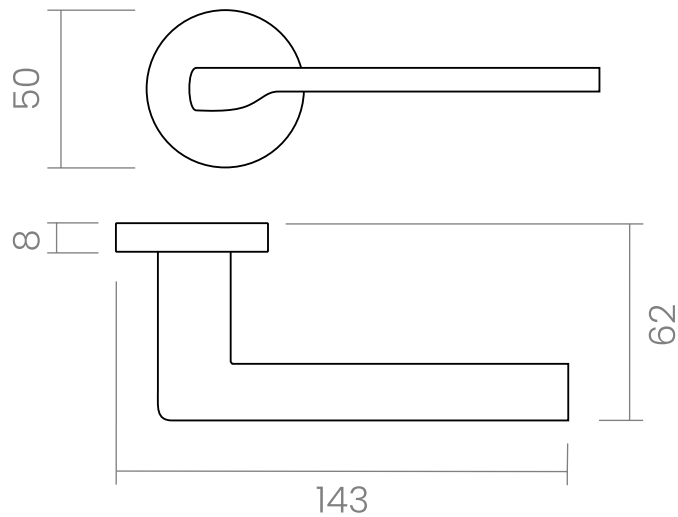

groël

INFO. SPECIFICATIONS

Set of forged brass handles with an 8 mm thick round rose. Suitable for interior and exterior doors with a thickness between 35-50mm (Groël's standard size)* and with any type of lock.

For wider doors (50mm and above) and/or glass doors, please contact our customer service.

INFO. FINISHES & SKU

	PWLP | <i>Powercoat polished brass</i>	147-R8-PWLP	
	PWLS | <i>Powercoat satin brass</i>	147-R8-PWLS	
	PWIX | <i>Powercoat inox</i>	147-R8-PWIX	
	CR | <i>Polished chrome</i>	147-R8-CR	
	CS | <i>Satin chrome</i>	147-R8-CS	
	BK | <i>Matt black</i>	147-R8-BK	
	WTM | <i>Matt white</i>	147-R8-WTM	

INFO. INCLUDED

- **2x** Lever handles with round rose
- **1x** Square spindle
- **1x** Bag of screws

INFO. CARE INSTRUCTIONS

Clean with a dry cloth. Do not use brass cleaner as it might affect the protective coating.

INFO. DISCLAIMER

Always seek the advice of professionals when installing these handles.
Groël is not responsible for any inadequate installation that may damage the integrity of the product.
Finishes other than Groël's Powercoat are not recommended for wet or humid environments.

Made of solid brass

Powercoat LIFELONG GUARANTEE

Chrome III 15 YEARS GUARANTEE

Paint 15 YEARS GUARANTEE