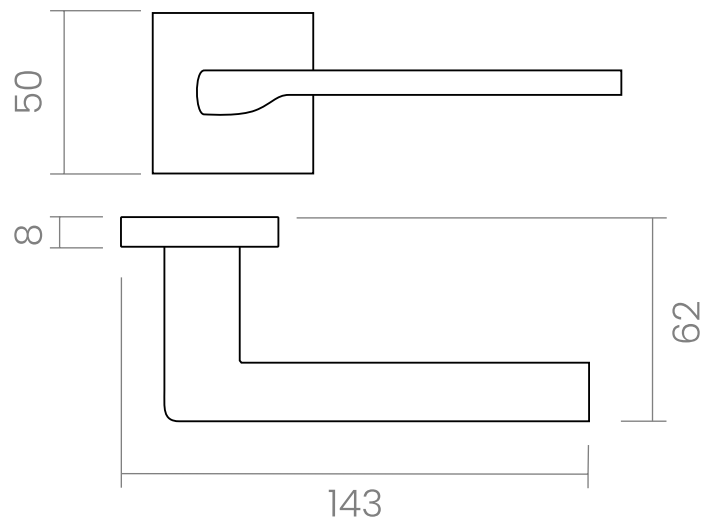

groël

INFO. SPECIFICATIONS

Set of forged brass handles with an 8 mm thick square rose. Suitable for interior and exterior doors with a thickness between 35-50mm (Groël's standard size)* and with any type of lock.

For wider doors (50mm and above) and/or glass doors, please contact our customer service.

INFO. FINISHES & SKU

	PWLP | Powercoat polished brass	147-R8C-PWLP	
	PWLS | Powercoat satin brass	147-R8C-PWLS	
	PWIX | Powercoat inox	147-R8C-PWIX	
	CR | Polished chrome	147-R8C-CR	
	CS | Satin chrome	147-R8C-CS	
	BK | Matt black	147-R8C-BK	
	WTM | Matt white	147-R8C-WTM	

INFO. INCLUDED

- **2x** Lever handles with square rose
- **1x** Square spindle
- **1x** Bag of screws

INFO. CARE INSTRUCTIONS

Clean with a dry cloth. Do not use brass cleaner as it might affect the protective coating.

INFO. DISCLAIMER

Always seek the advice of professionals when installing these handles. Groël is not responsible for any inadequate installation that may damage the integrity of the product. Finishes other than Groël's Powercoat are not recommended for wet or humid environments.

Made of solid brass

Powercoat LIFELONG GUARANTEE

Chrome III 15 YEARS GUARANTEE

Paint 15 YEARS GUARANTEE