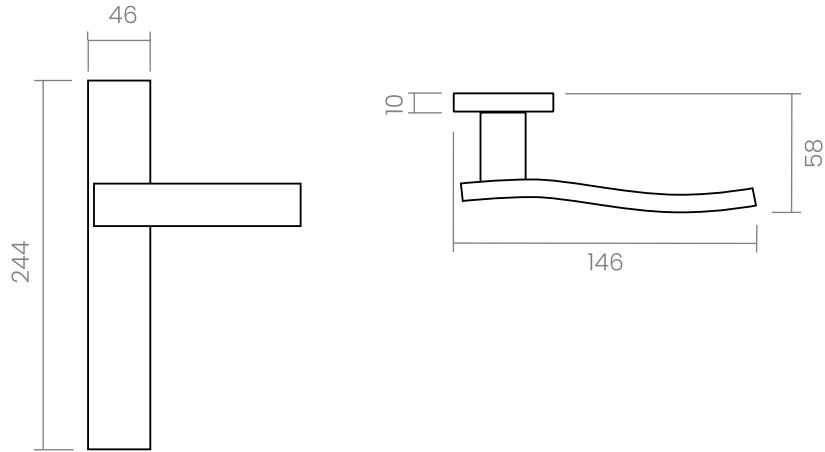

INFO. SPECIFICATIONS

Set of forged brass handles with an 10 mm thick rectangular backplate. Suitable for interior and exterior doors with a thickness between 35-50mm (Groël's standard size)* and with any type of lock.

For wider doors (50mm and above) and/or glass doors, please contact our customer service.

CAN I ADD ESCUTCHEONS OR PRIVACY TURN & RELEASE ON BACKPLATES?

Yes, you only have to tell us the type of escutcheon (yale or patent) or the type of privacy turn & release, and indicate the dimensions between centres*.