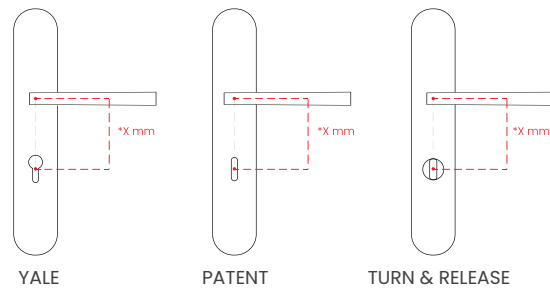

*X= Distance between centres

INFO. FINISHES & SKU

	CR | Polished chrome	157-PC-CR	
	CS | Satin chrome	157-PC-CS	
	PWIX | Powercoat inox	157-PC-PWIX	

INFO. INCLUDED

- **2x** Lever handles on a rectangular backplate
- **1x** Square spindle
- **1x** Bag of screws

INFO. CARE INSTRUCTIONS

Clean with a dry cloth. Do not use brass cleaner as it might affect the protective coating.

INFO. DISCLAIMER

Always seek the advice of professionals when installing these handles. Groël is not responsible for any inadequate installation that may damage the integrity of the product. Finishes other than Groël's Powercoat are not recommended for wet or humid environments.

Made of solid brass

Chrome III 15 YEARS GUARANTEE

Powercoat LIFELONG GUARANTEE