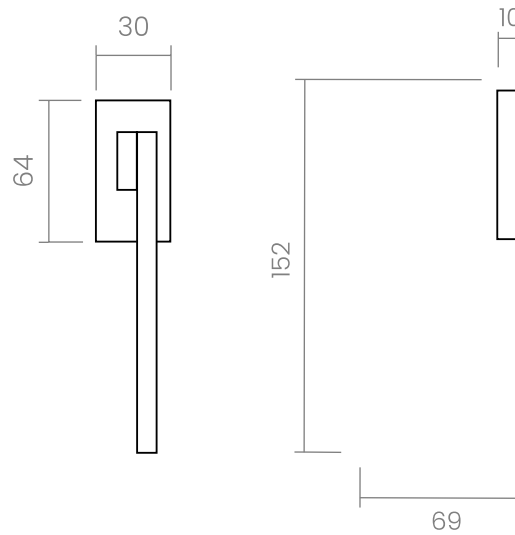

POLISHED CHROME / SATIN CHROME

INFO. SPECIFICATIONS

A forged brass window handle with a rectangular rose with a window mechanism.

INFO. FINISHES & SKU

	CRCS | Polished chrome / Satin chrome	201-GC-CRCS	
	CR | Polished chrome	201-GC-CR	
	CS | Satin chrome	201-GC-CS	

INFO. INCLUDED

- **1x** Window handle
- **1x** Rectangular window mechanism
- **1x** Bag of screws

INFO. CARE INSTRUCTIONS

Clean with a dry cloth. Do not use brass cleaner as it might affect the protective coating.

INFO. DISCLAIMER

Always seek the advice of professionals when installing these handles. Groël is not responsible for any inadequate installation that may damage the integrity of the product. Finishes other than Groël's Powercoat are not recommended for wet or humid environments.

Made of solid brass

Chrome III 15 YEARS GUARANTEE