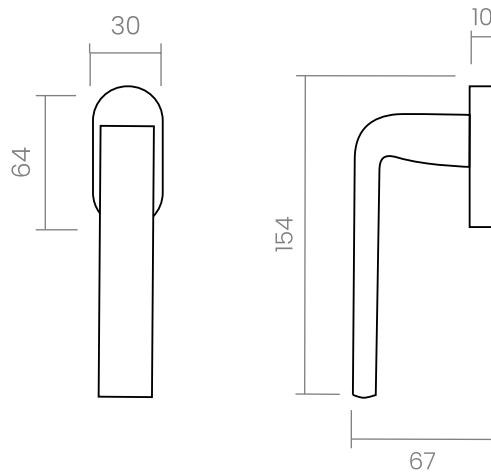

POLISHED CHROME

INFO. SPECIFICATIONS

A forged brass window handle with an oval rose with a window mechanism.

INFO. FINISHES & SKU

	CR | Polished chrome	204-G-CR	
	CS | Satin chrome	204-G-CS	

INFO. INCLUDED

- **1x** Window handle on an oval rose
- **1x** Bag of screws

INFO. CARE INSTRUCTIONS

Clean with a dry cloth. Do not use brass cleaner as it might affect the protective coating.

INFO. DISCLAIMER

Always seek the advice of professionals when installing these handles. Groël is not responsible for any inadequate installation that may damage the integrity of the product. Finishes other than Groël's Powercoat are not recommended for wet or humid environments.

Made of solid brass

Chrome III 15 YEARS GUARANTEE