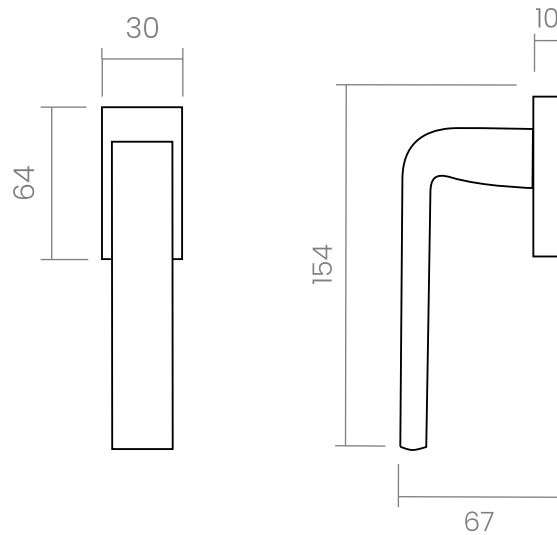

groël

INFO. SPECIFICATIONS

A forged brass window handle with a rectangular rose with a window mechanism.

INFO. FINISHES & SKU

CR	<i>Polished chrome</i>	204-GC-CR	
CS	<i>Satin chrome</i>	204-GC-CS	

INFO. INCLUDED

- **1x** Window handle
- **1x** Rectangular window mechanism
- **1x** Bag of screws

INFO. CARE INSTRUCTIONS

Clean with a dry cloth. Do not use brass cleaner as it might affect the protective coating.

INFO. DISCLAIMER

Always seek the advice of professionals when installing these handles.
Groël is not responsible for any inadequate installation that may damage the integrity of the product.
Finishes other than Groël's Powercoat are not recommended for wet or humid environments.

Production processes follow ecological norms.

Made of solid brass

Chrome III
15 YEARS GUARANTEE