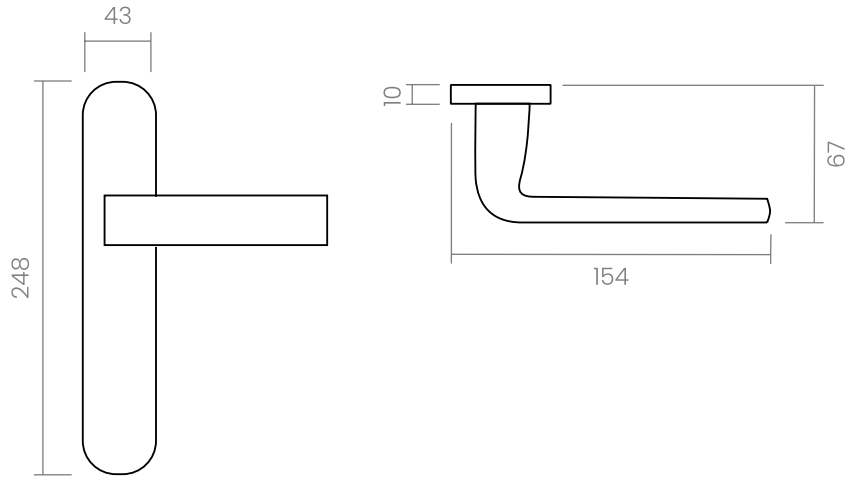

## Slim

Stands out for its rounded angles and moderation.

The Slim door handle design, subtle in appearance with perfect proportions, is presented on an oval backplate. This handle with a balanced design and rounded angles is an Italian design made in high quality forged brass because pleasant to the touch for anyone.

*Available in 2 finishes.*

SATIN CHROME

POLISHED CHROME

groël

**INFO. SPECIFICATIONS**

Set of forged brass handles with an 10 mm thick oval backplate. Suitable for interior and exterior doors with a thickness between 35-50mm (Groël's standard size)\* and with any type of lock.

\*X= Distance between centres

**INFO. FINISHES & SKU**

 <b>CR</b>	Polished chrome	204-P-CR	
 <b>CS</b>	Satin chrome	204-P-CS	

**INFO. INCLUDED**

- 2x** Lever handles on an oval backplate
- 1x** Square spindle
- 1x** Bag of screws