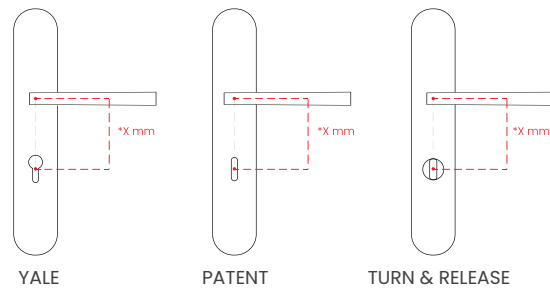

## Slim

Stands out for its rounded angles and moderation.

The Slim door handle design, subtle in appearance with perfect proportions, is presented on an oval backplate. This handle with a balanced design and rounded angles is an Italian design made in high quality forged brass because pleasant to the touch for anyone.

*Available in 2 finishes.*

SATIN CHROME

POLISHED CHROME

groël

**INFO. SPECIFICATIONS**

Set of forged brass handles with an 10 mm thick oval backplate. Suitable for interior and exterior doors with a thickness between 35-50mm (Groël's standard size)\* and with any type of lock.

\*X= Distance between centres

**INFO. FINISHES & SKU**

 <b>CR</b>	Polished chrome	204-P-CR	
 <b>CS</b>	Satin chrome	204-P-CS	

**INFO. INCLUDED**

- 2x** Lever handles on an oval backplate
- 1x** Square spindle
- 1x** Bag of screws