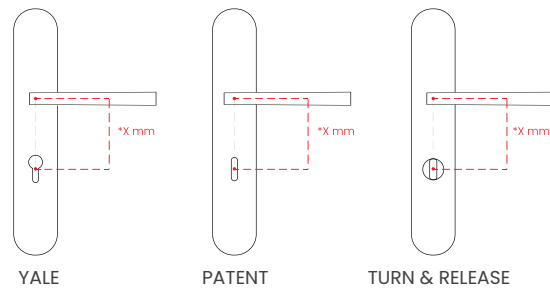

groël

Slim

Stands out for its rounded angles and moderation.

The Slim door handle design, subtle in appearance with perfect proportions, is presented on a rectangular backplate. This handle with a balanced design and rounded angles is an Italian design made in high quality forged brass because pleasant to the touch for anyone.

Available in 2 finishes.

SATIN CHROME

POLISHED CHROME

groël

INFO. SPECIFICATIONS

Set of forged brass handles with an 10 mm thick rectangular backplate. Suitable for interior and exterior doors with a thickness between 35-50mm (Groël's standard size)* and with any type of lock.

For wider doors (50mm and above) and/or glass doors, please contact our customer service.

CAN I ADD ESCUTCHEONS OR PRIVACY TURN & RELEASE ON BACKPLATES?

Yes, you only have to tell us the type of escutcheon (yale or patent) or the type of privacy turn & release, and indicate the dimensions between centres*.

*X= Distance between centres

INFO. FINISHES & SKU

	CR Polished chrome	204-PC-CR	
	CS Satin chrome	204-PC-CS	

INFO. INCLUDED

- 2x** Lever handles on a rectangular backplate
- 1x** Square spindle
- 1x** Bag of screws