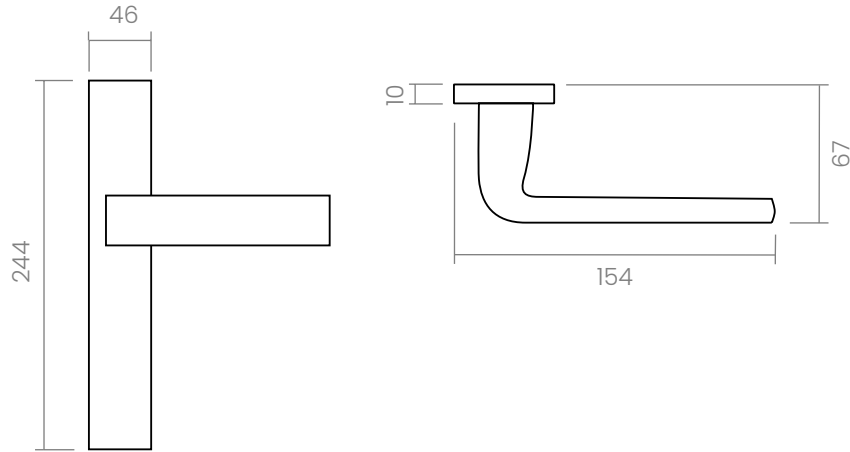

groël

Slim

Stands out for its rounded angles and moderation.

The Slim door handle design, subtle in appearance with perfect proportions, is presented on a rectangular backplate. This handle with a balanced design and rounded angles is an Italian design made in high quality forged brass because pleasant to the touch for anyone.

Available in 2 finishes.

SATIN CHROME

POLISHED CHROME

groël

INFO. SPECIFICATIONS

Set of forged brass handles with an 10 mm thick rectangular backplate. Suitable for interior and exterior doors with a thickness between 35-50mm (Groël's standard size)* and with any type of lock.

*X= Distance between centres

INFO. FINISHES & SKU

	CR Polished chrome	204-PC-CR	
	CS Satin chrome	204-PC-CS	

INFO. INCLUDED

- 2x** Lever handles on a rectangular backplate
- 1x** Square spindle
- 1x** Bag of screws