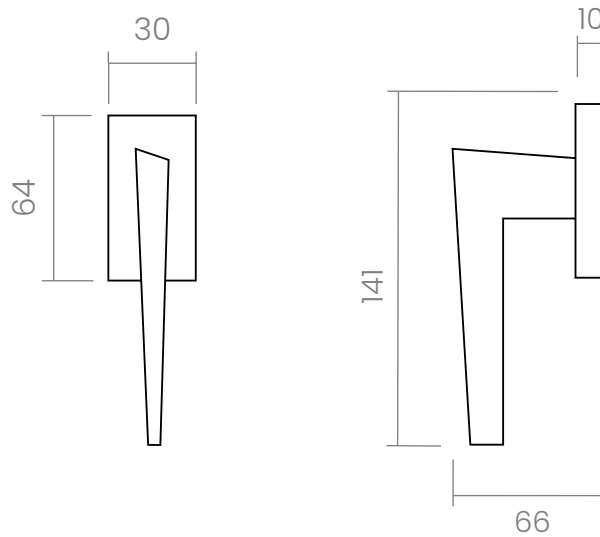

groël

INFO. SPECIFICATIONS

A forged brass window handle with a rectangular rose with a window mechanism.

INFO. FINISHES & SKU

PWIX	Powercoat inox	213-GC-PWIX	
CR	Polished chrome	213-GC-CR	
CS	Satin chrome	213-GC-CS	

INFO. INCLUDED

- 1x Window handle
- 1x Rectangular window mechanism
- 1x Bag of screws

INFO. CARE INSTRUCTIONS

Clean with a dry cloth. Do not use brass cleaner as it might affect the protective coating.

INFO. DISCLAIMER

Always seek the advice of professionals when installing these handles.
Groël is not responsible for any inadequate installation that may damage the integrity of the product.
Finishes other than Groël's Powercoat are not recommended for wet or humid environments.

Production processes follow ecological norms.

Made of solid brass

Chrome III
15 YEARS GUARANTEE

Powercoat
LIFELONG GUARANTEE