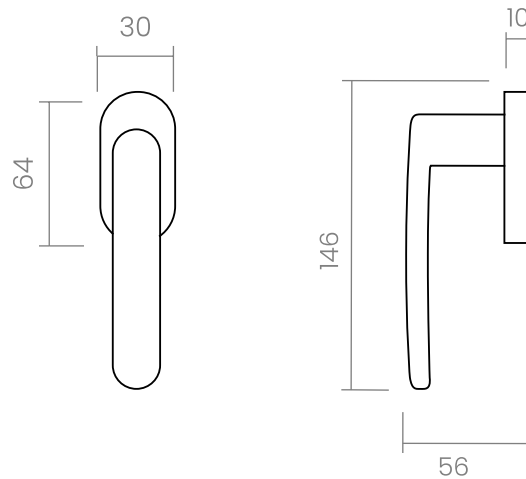

MATT BLACK

INFO. SPECIFICATIONS

A forged brass window handle with an oval rose with a window mechanism.

INFO. FINISHES & SKU

	PWLP | Powercoat polished brass	214-G-PWLP	
	PWLS | Powercoat satin brass	214-G-PWLS	
	PWIX | Powercoat inox	214-G-PWIX	
	PWGT | Powercoat graphite	214-G-PWGT	
	CR | Polished chrome	214-G-CR	
	CS | Satin chrome	214-G-CS	
	BK | Matt black	214-G-BK	

INFO. INCLUDED

- **1x** Window handle on an oval rose
- **1x** Bag of screws

INFO. CARE INSTRUCTIONS

Clean with a dry cloth. Do not use brass cleaner as it might affect the protective coating.

INFO. DISCLAIMER

Always seek the advice of professionals when installing these handles. Groël is not responsible for any inadequate installation that may damage the integrity of the product. Finishes other than Groël's Powercoat are not recommended for wet or humid environments.

Made of solid brass

Powercoat LIFELONG GUARANTEE

Chrome III 15 YEARS GUARANTEE

Paint 15 YEARS GUARANTEE

Varnish